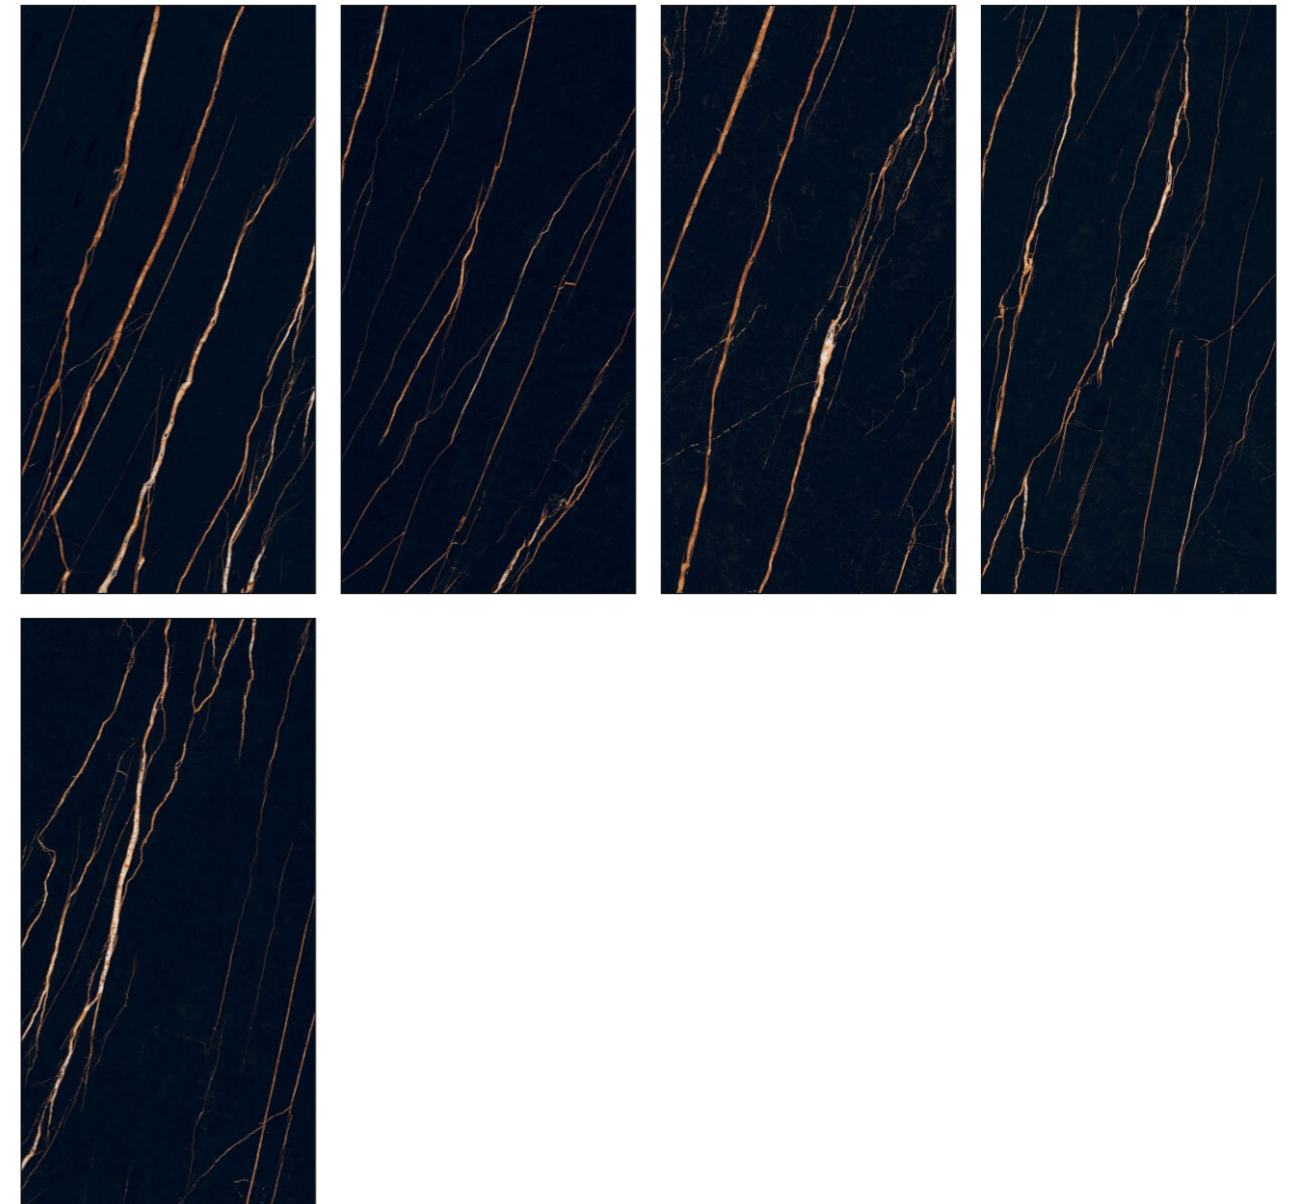

Surface : **HIGH GLOSSY**
Thickness : **09MM**

360°
Click here for 360 view

MARQUINA GOLD

Random : **05**

Wall & Floor :
MARQUINA GOLD

**600X
1200MM**

Surface : **HIGH GLOSSY**
Thickness : **09MM**

360°
Click here for 360 view