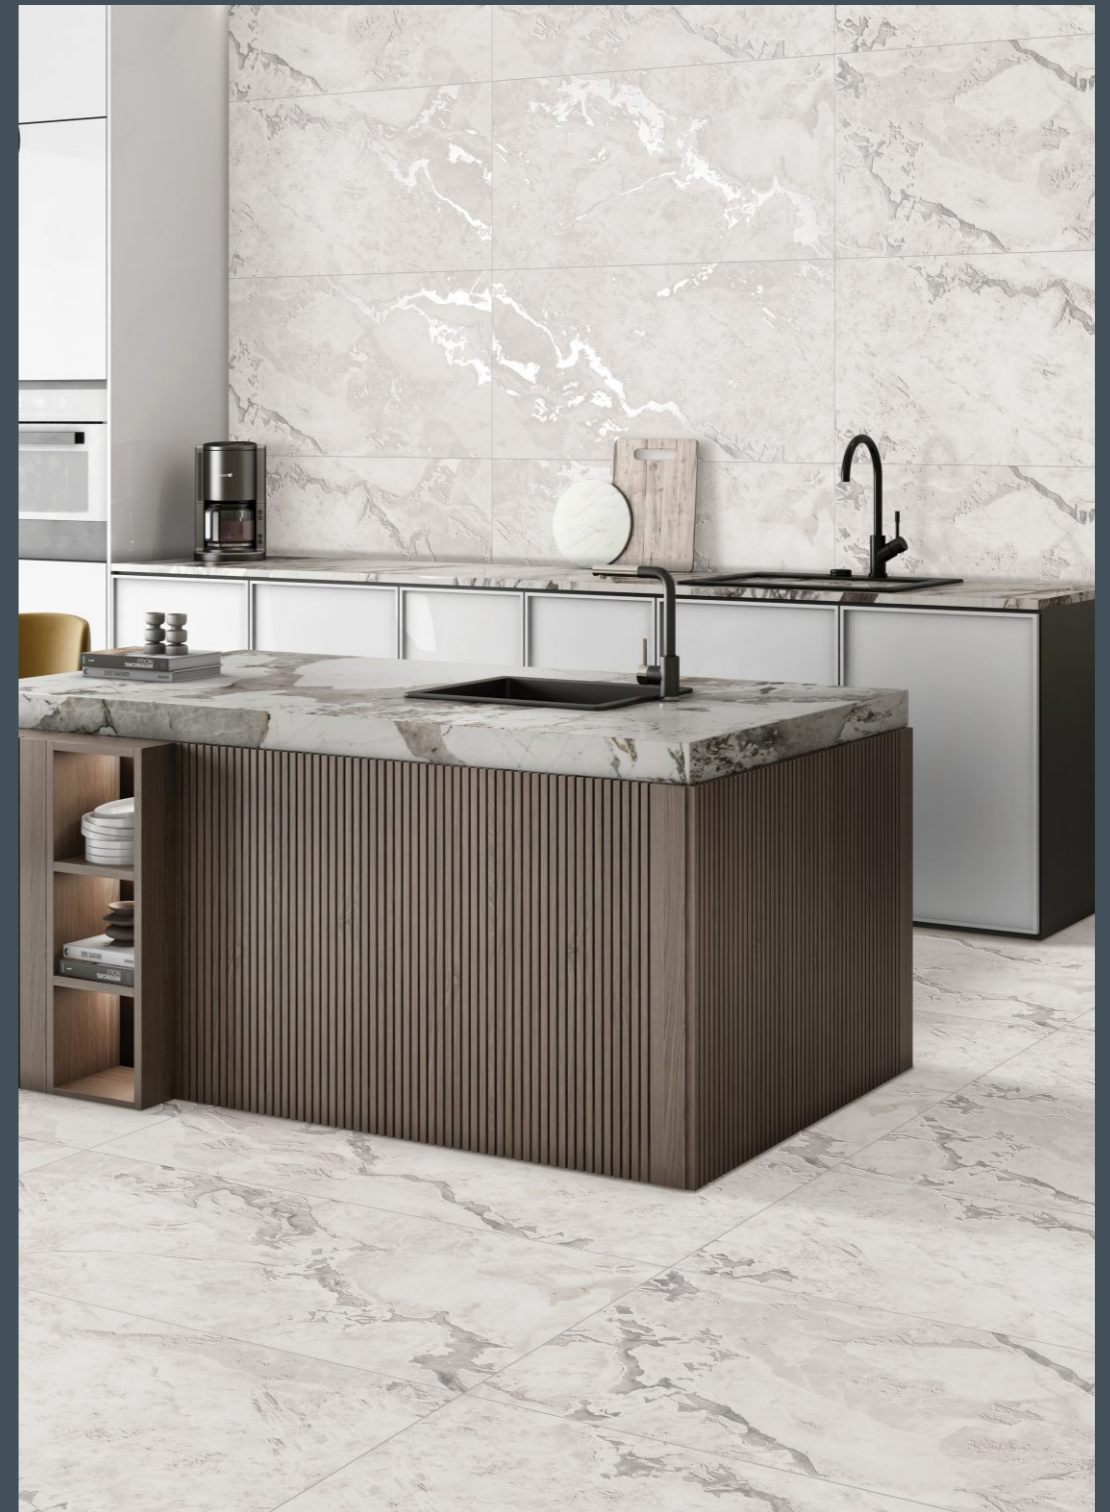

**ELEVATE
SPACES
DEFINE
LUXURY**

600X1200MM

MASTER COLLECTION

GRIT GRANULLA

600x1200MM

ALBETA WHITE

Random : **06**

Wall & Floor :
ALBETA WHITE