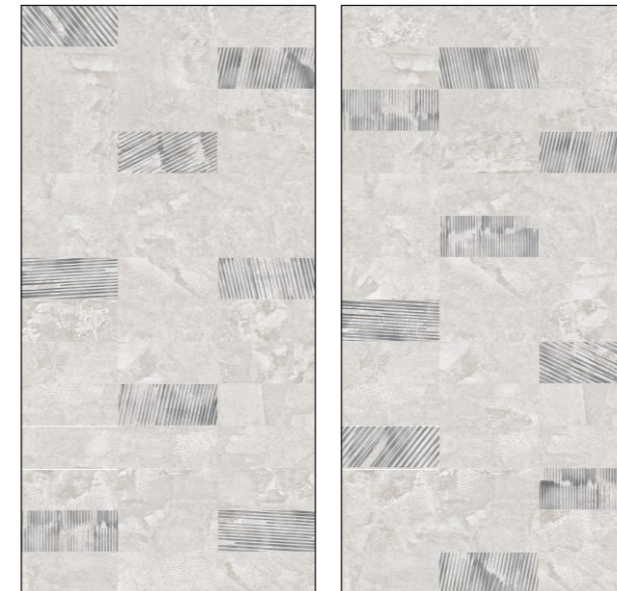

**600X
1200MM**

Surface : **GRIT GRANULLA**
Thickness : **09MM**

FIAMA MULTI

Random : **02**

Wall & Floor :
FIAMA MULTI

**600X
1200MM**

Surface : **GRIT GRANULA**
Thickness : **09MM**

360°
Click here for 360 view

INSTINO NATURAL WHITE

Random : 10

Wall & Floor :
INSTINO NATURAL WHITE

**600X
1200MM**

Surface : **GRIT GRANULA**
Thickness : **09MM**

360°
Click here for 360 view

KAZAN GOLD

Random : **05**