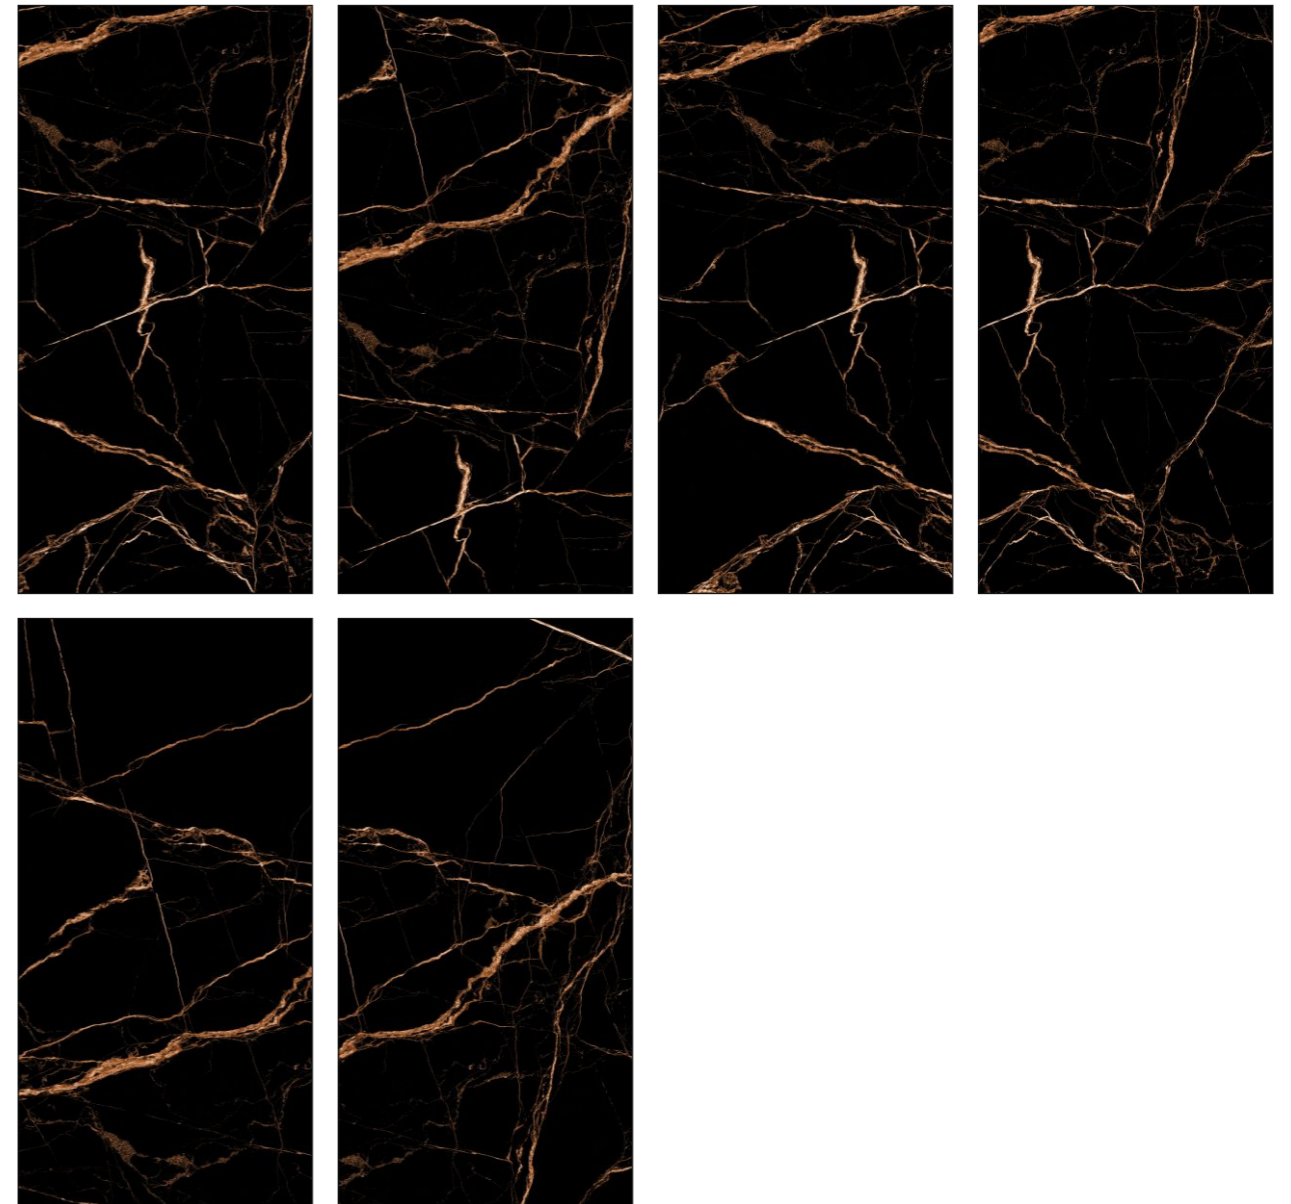

Wall & Floor :
FOSSANO GREEN

**600X
1200MM**

Surface : **HIGH GLOSSY**
Thickness : **09MM**

360°
Click here for 360 view

IMPRESS NERO

Random : **06**

Wall & Floor :
IMPRESS NERO

**600X
1200MM**