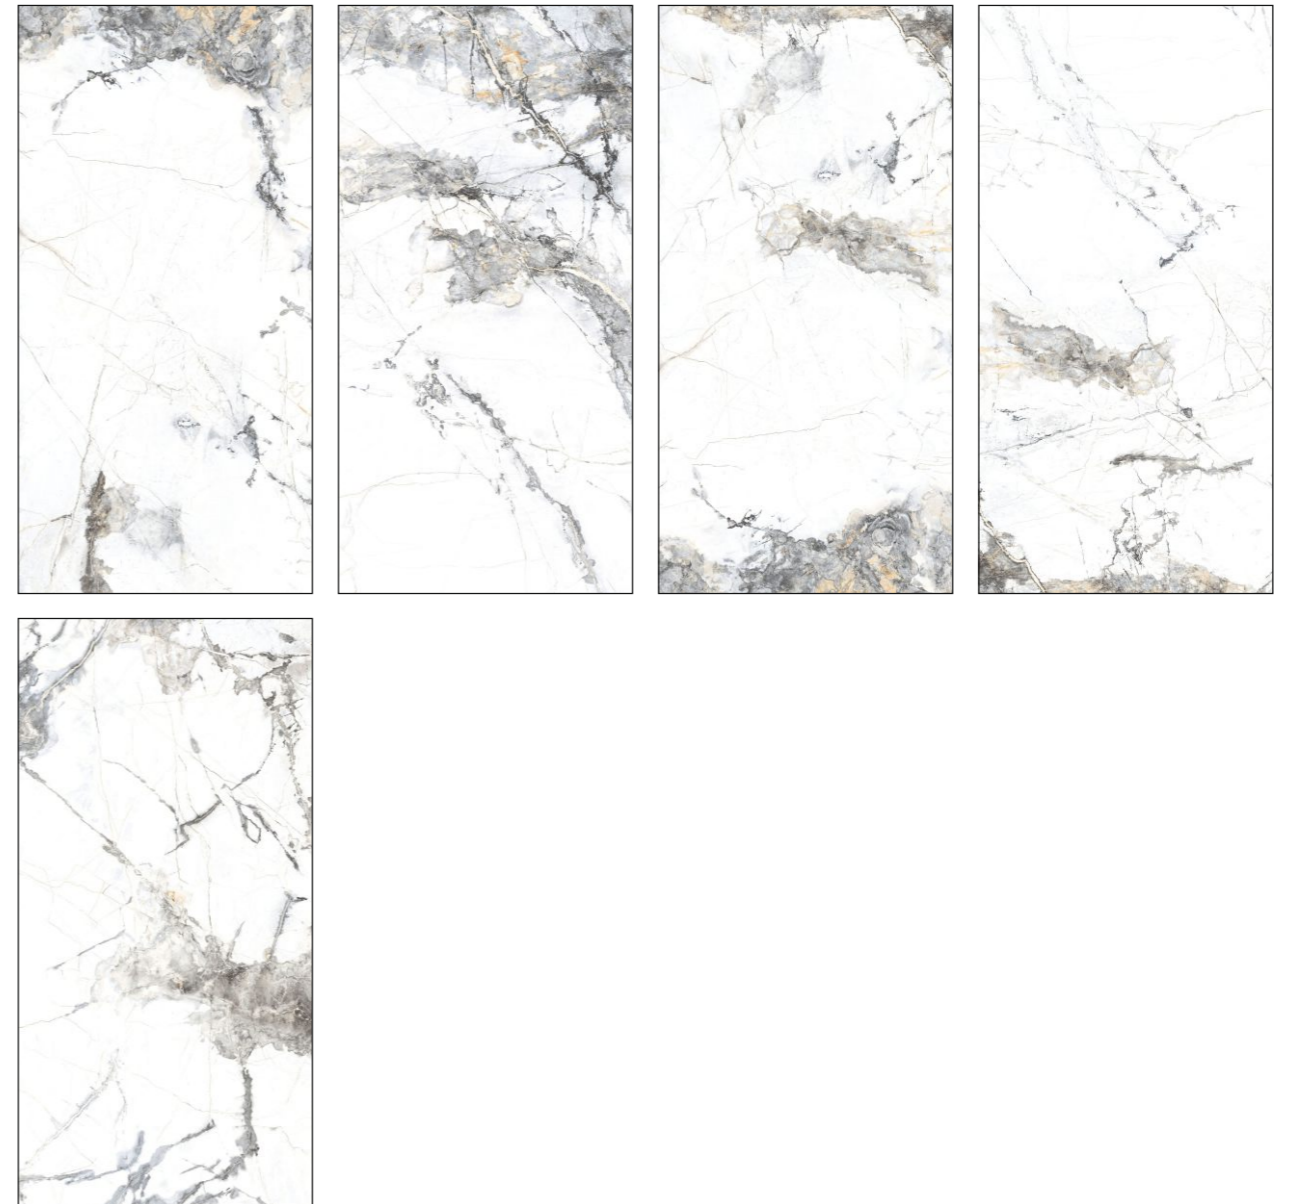

ERDEK BLANCO

Random : **05**

Wall & Floor :
ERDEK BLANCO

**600X
1200MM**

Surface : **STONELO+CARVING**
Thickness : **09MM**

360°
Click here for 360 view