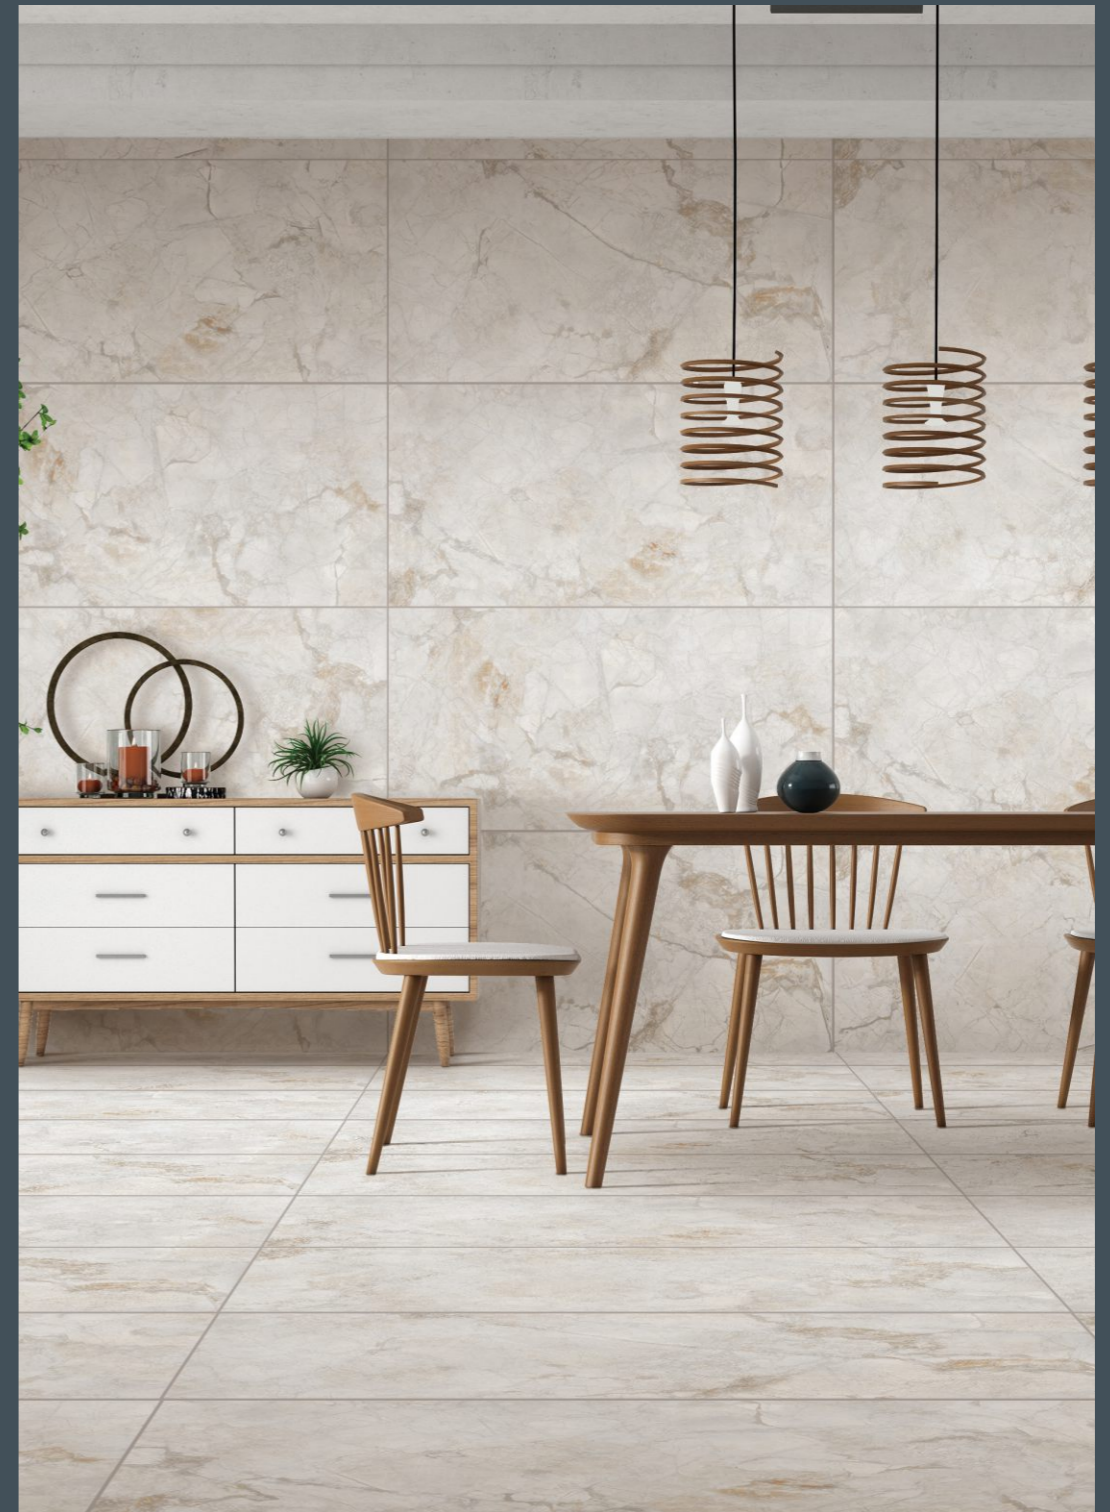

Surface : **POLISHED**
Thickness : **09MM**

360°

[Click here for 360 view](#)

MATT+CARVING

600x1200MM

BOGOTA BLUE

Random : **08**

Wall & Floor :
BOGOTA BLUE