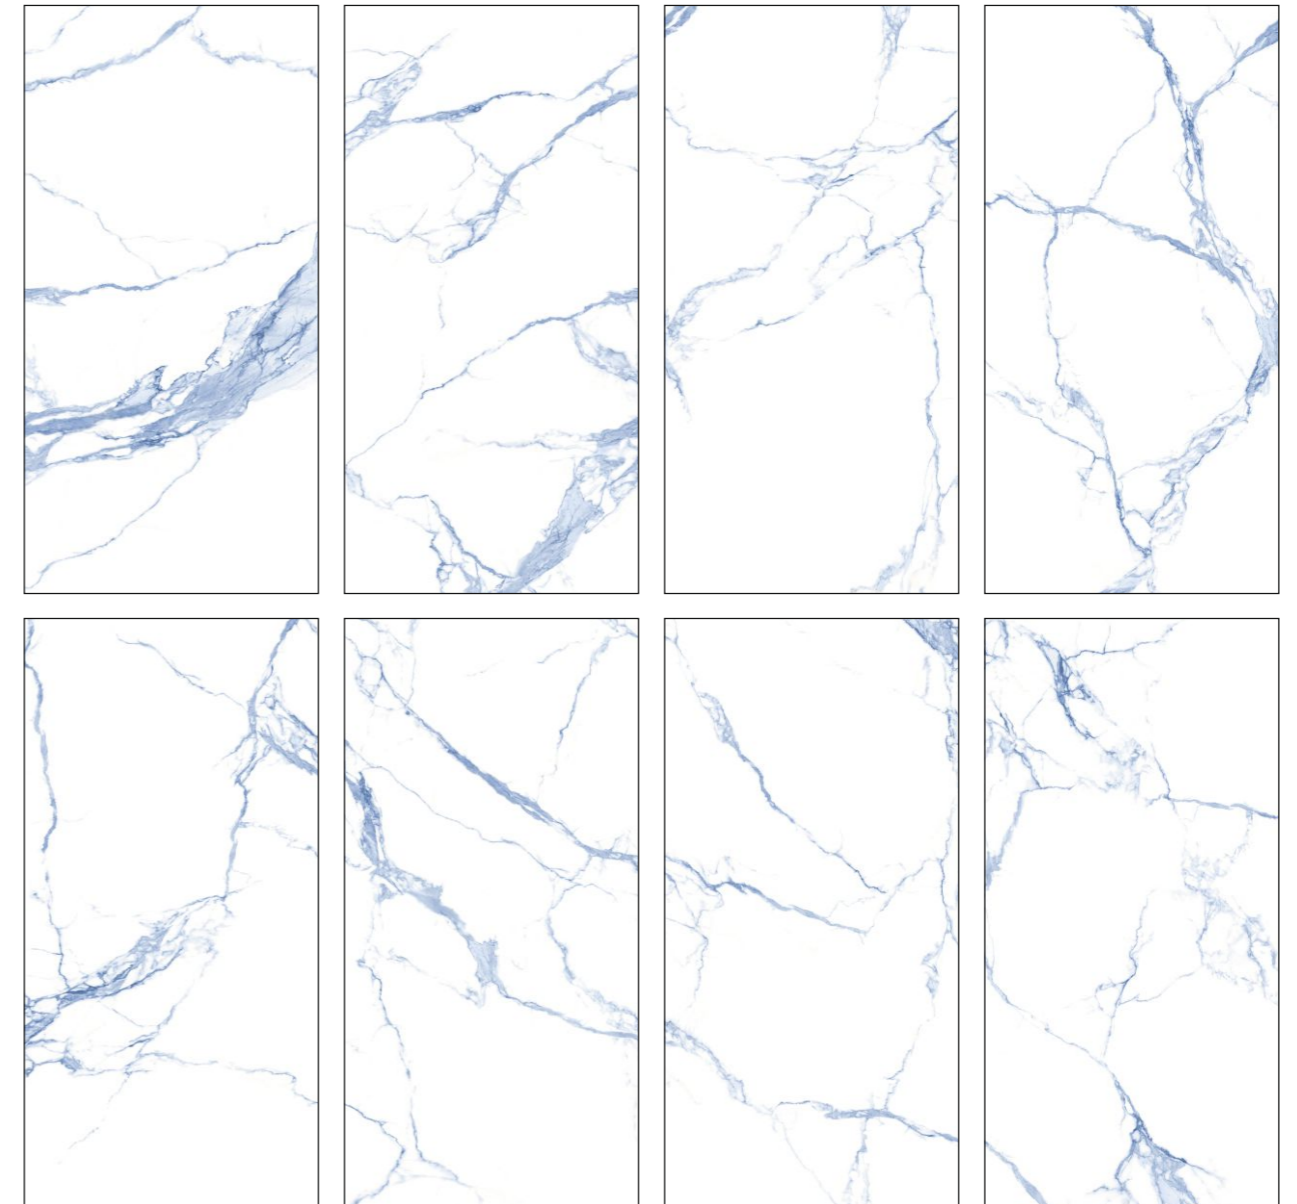

Surface : **POLISHED**
Thickness : **09MM**

360°

[Click here for 360 view](#)

MATT+CARVING

600x1200MM

BOGOTA BLUE

Random : **08**

Wall & Floor :
BOGOTA BLUE