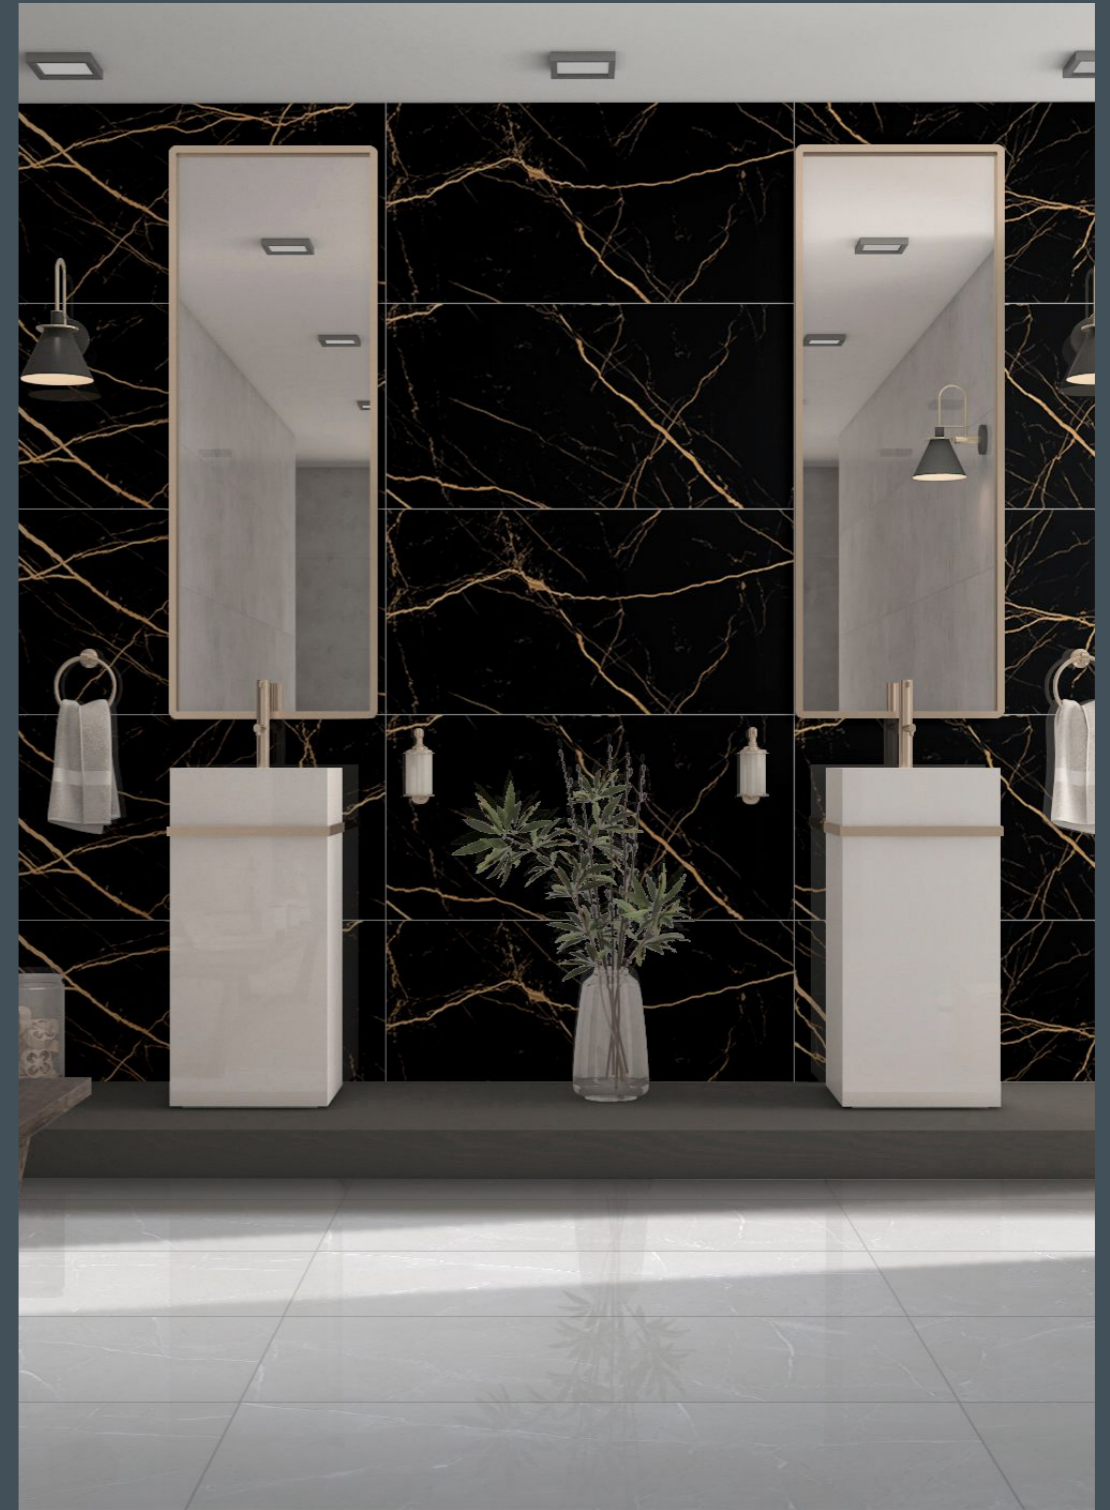

HIGH GLOSSY

600x1200MM