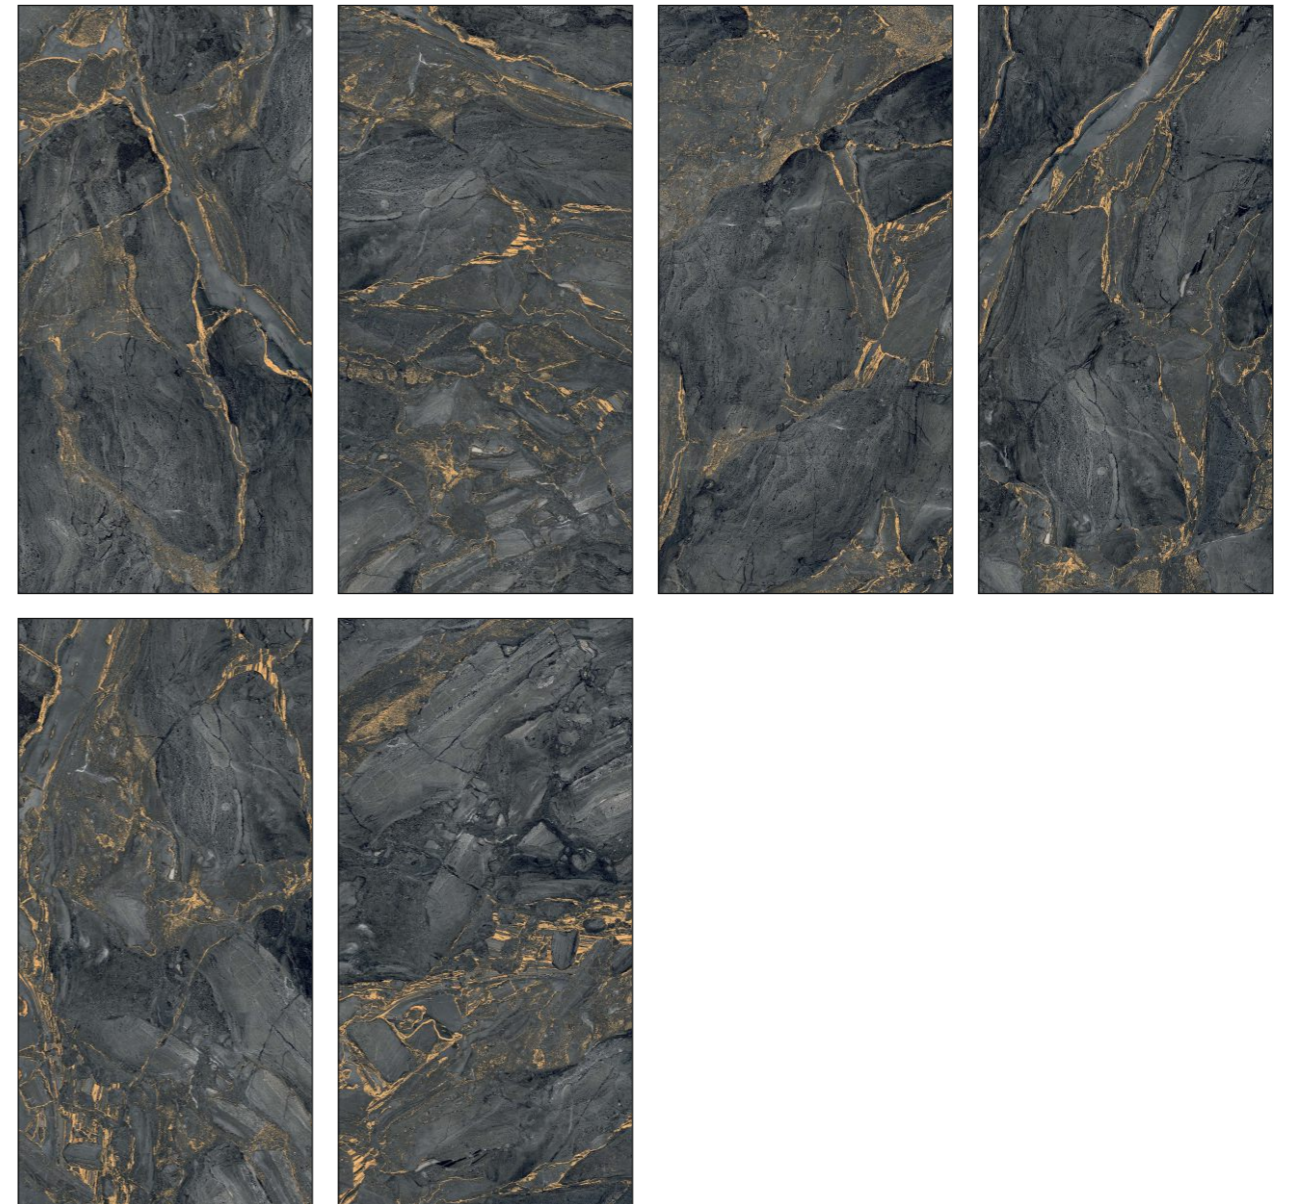

360°
Click here for 360 view

STONELO+CARVING

600x1200MM

ALKARZ BLACK

Random : **06**

Wall & Floor :
ERDEK BLANCO

**600X
1200MM**

Surface : **STONELO+CARVING**
Thickness : **09MM**