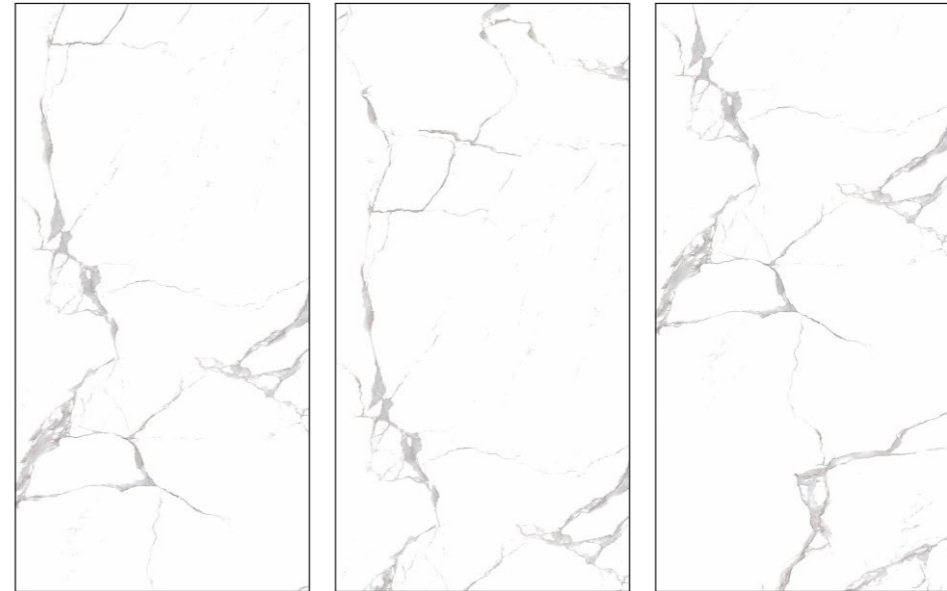

WHITE SOUL

Random : **03**

Wall & Floor :
WHITE SOUL

**600X
1200MM**

Surface : **POLISHED**
Thickness : **09MM**

360°

[Click here for 360 view](#)