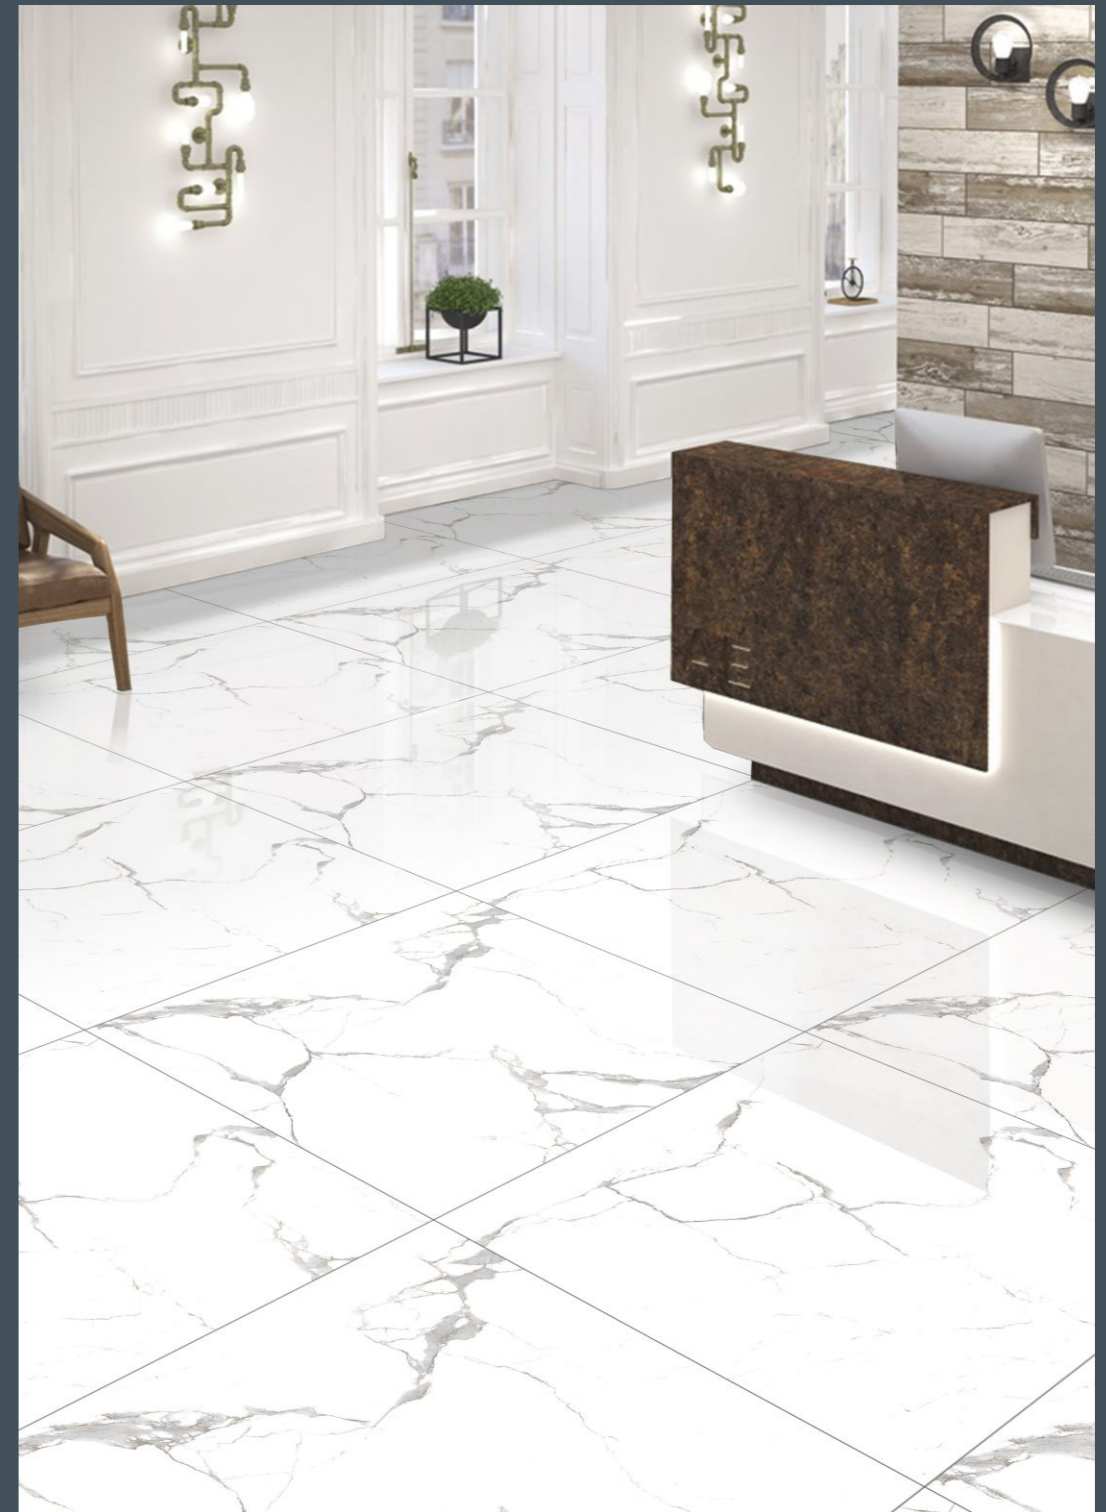

MUETO BLACK

Random : **04**

Wall & Floor :
MUETO BLACK

**600X
1200MM**

Surface : **HIGH GLOSSY**
Thickness : **09MM**

360°
Click here for 360 view

POLISHED

600x1200MM