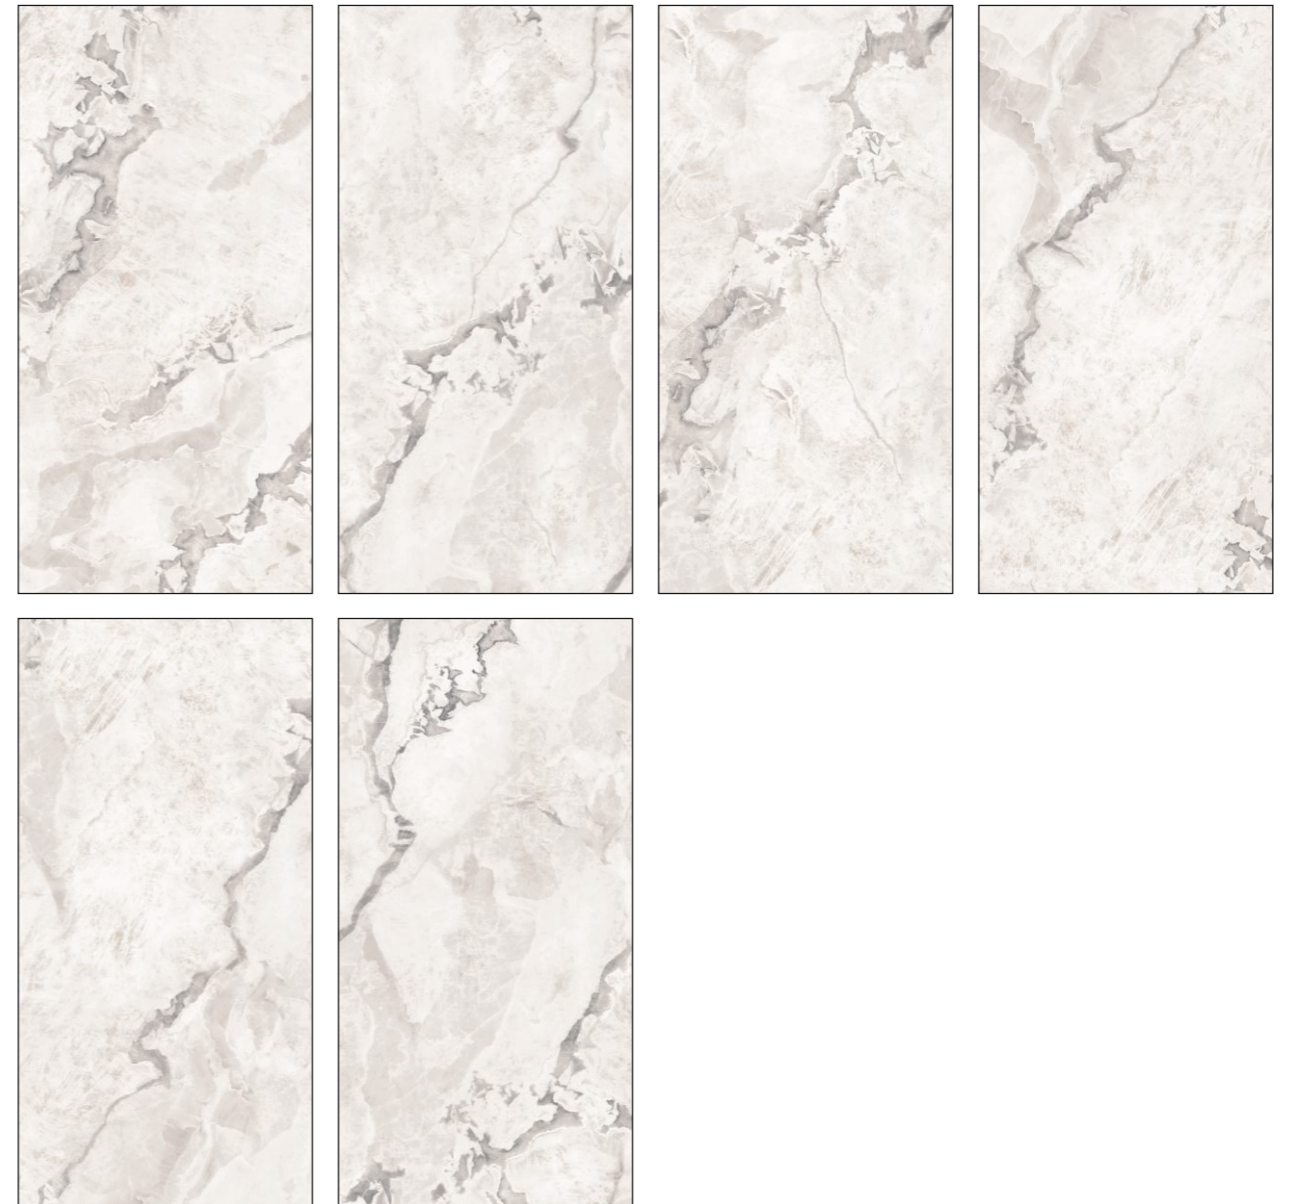

**ELEVATE
SPACES
DEFINE
LUXURY**

600X1200MM

MASTER COLLECTION

GRIT GRANULLA

600x1200MM

ALBETA WHITE

Random : **06**

Wall & Floor :
ALBETA WHITE