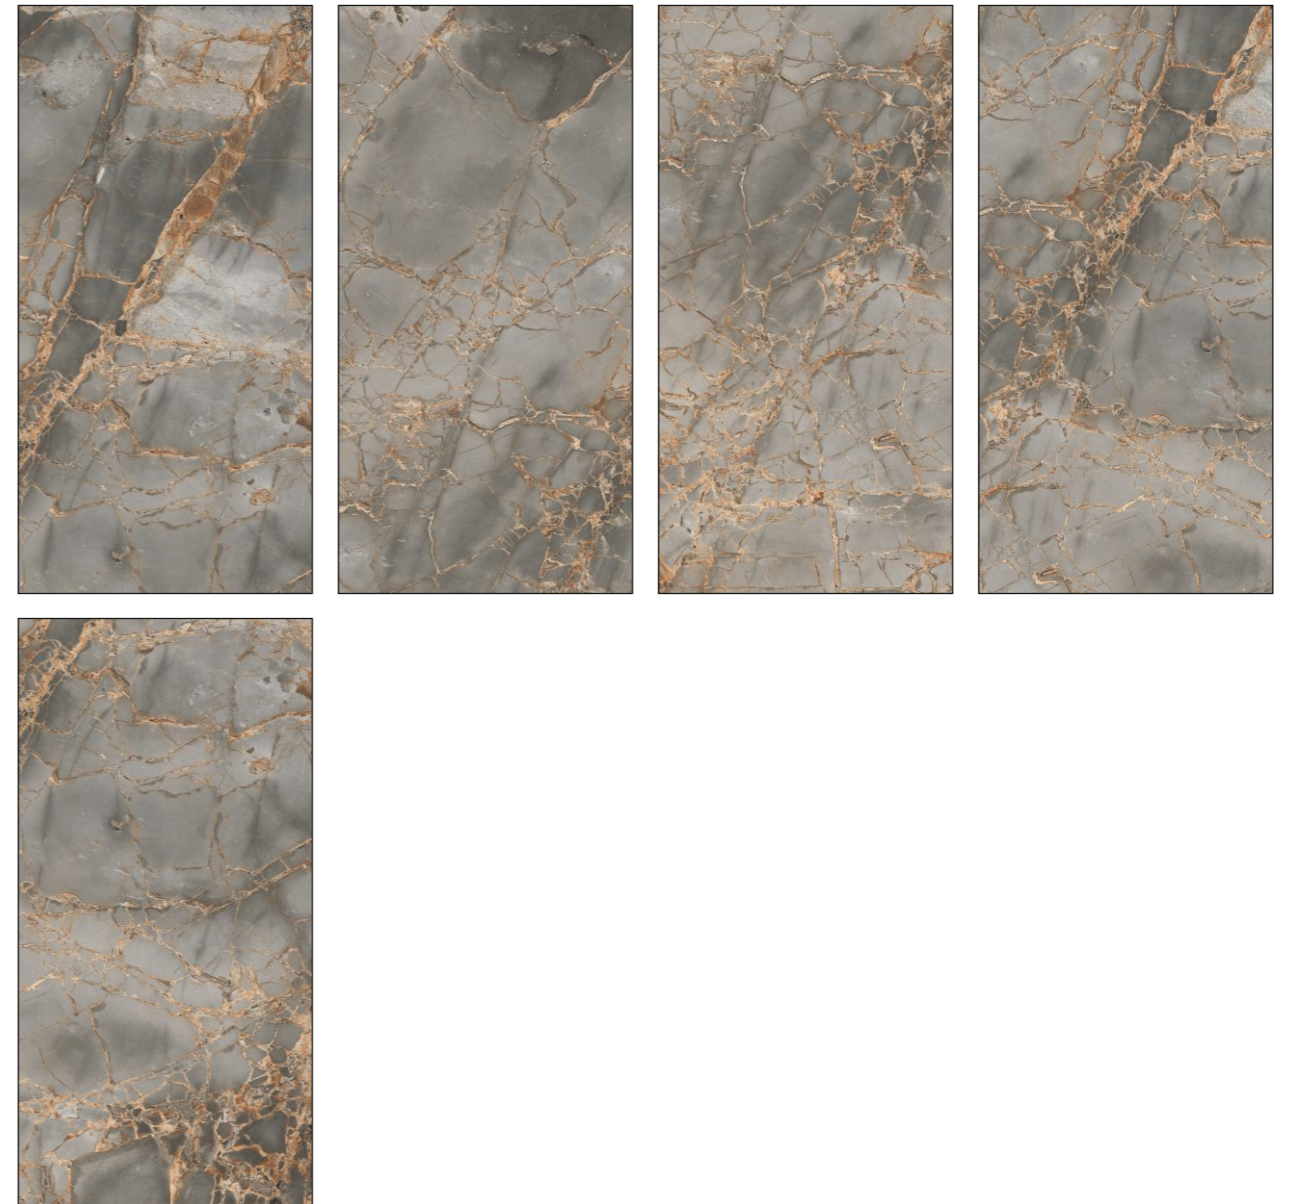

INSTINO NATURAL WHITE

Random : 10

Wall & Floor :
INSTINO NATURAL WHITE

**600X
1200MM**

Surface : **GRIT GRANULA**
Thickness : **09MM**

360°
Click here for 360 view

KAZAN GOLD

Random : **05**