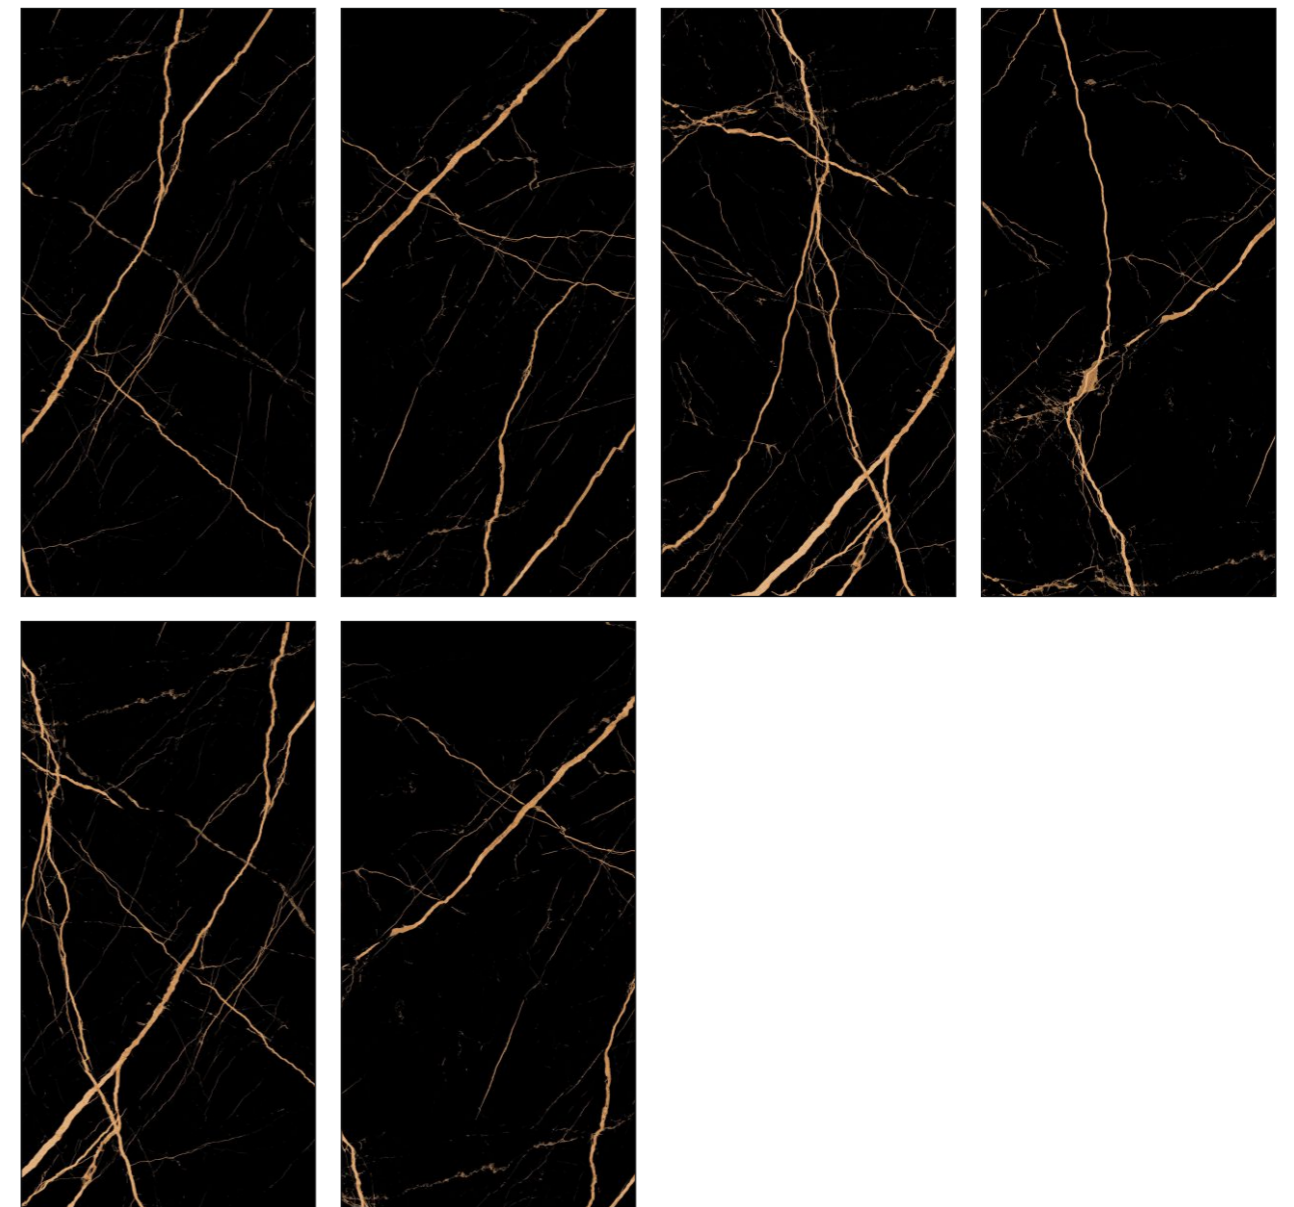

ATLANTIS BLACK GOLD

Random : 06

Wall & Floor :
ATLANTIS BLACK GOLD

**600X
1200MM**

Surface : **HIGH GLOSSY**
Thickness : **09MM**

360°
Click here for 360 view