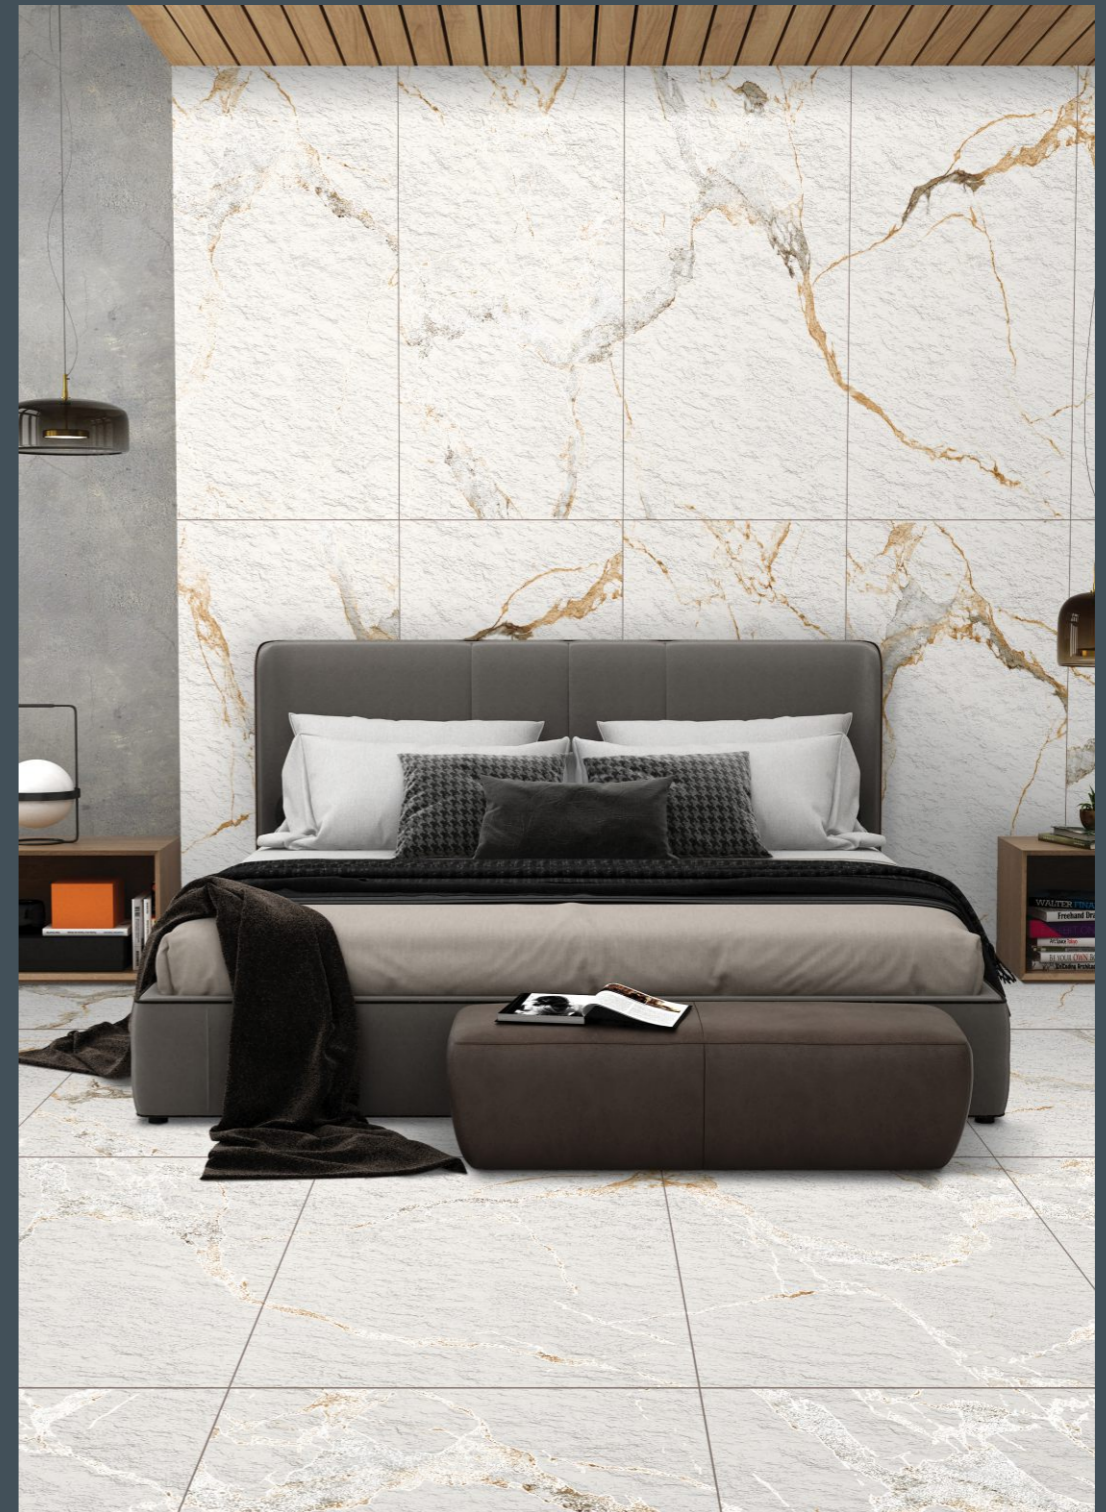

360°
Click here for 360 view

STONELO+CARVING

600x1200MM

ALKARZ BLACK

Random : **06**

Wall & Floor :
ERDEK BLANCO

**600X
1200MM**

Surface : **STONELO+CARVING**
Thickness : **09MM**