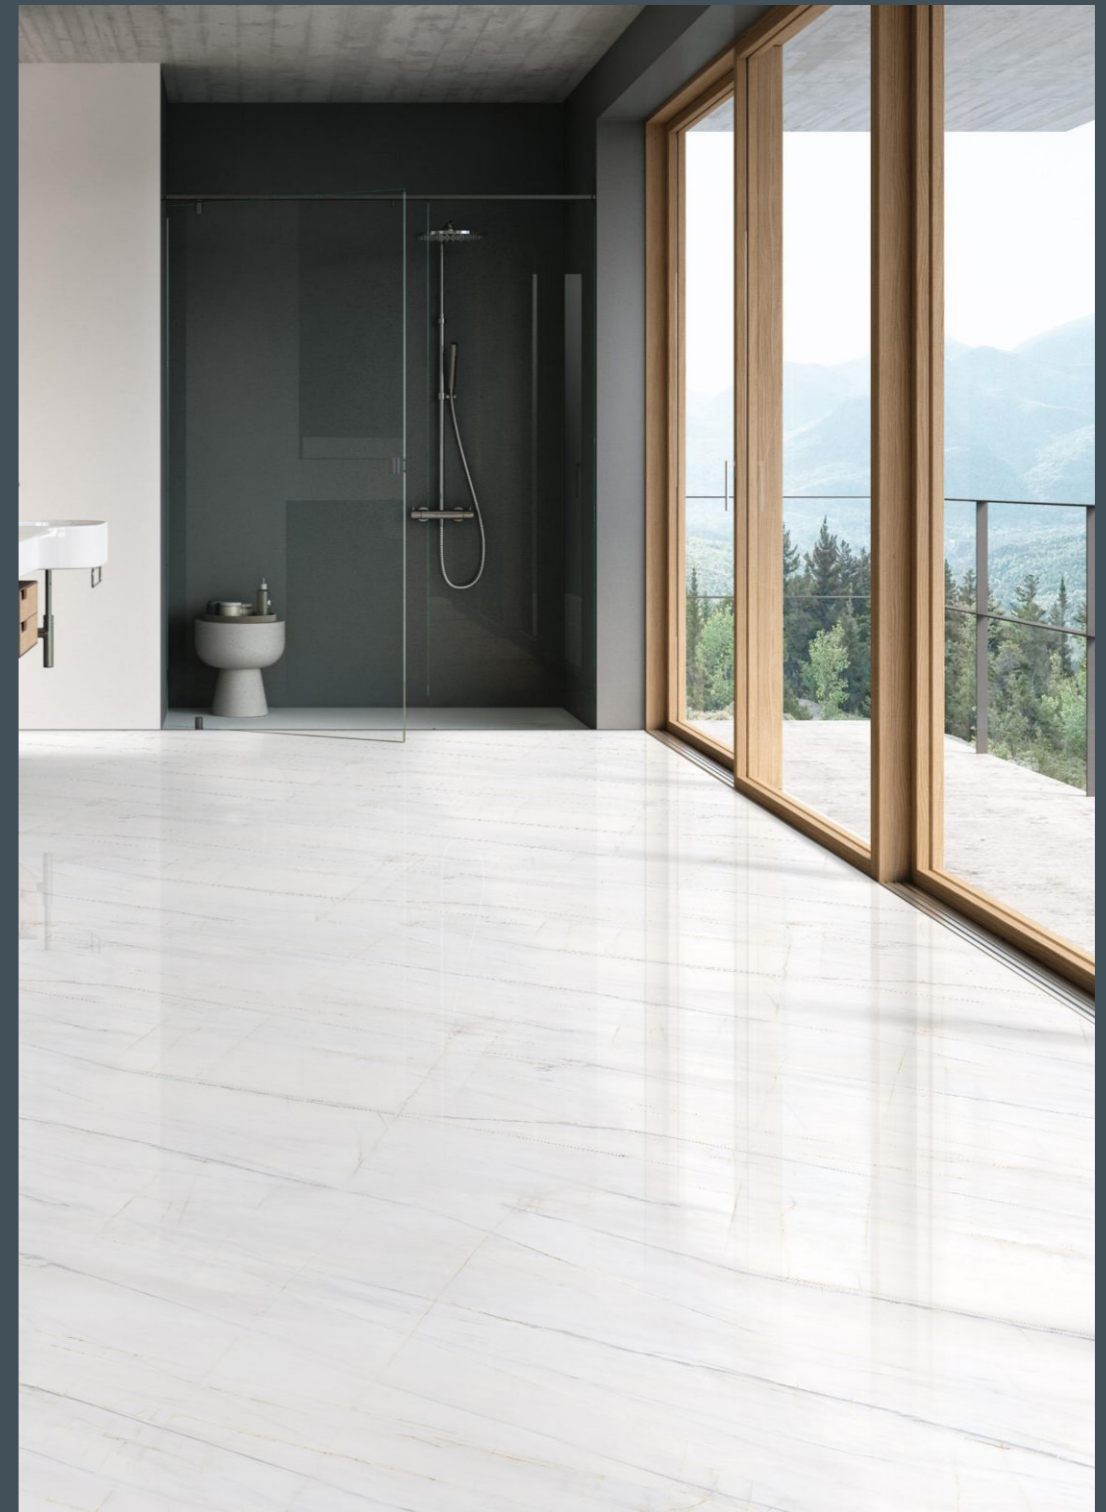

360°
Click here for 360 view

INFINIA POLISHED

600x1200MM

SLAVI WHITE

Random : **06**

Wall & Floor :
SLAVI WHITE

**600X
1200MM**

Surface : **INFINIA POLISHED**
Thickness : **09MM**