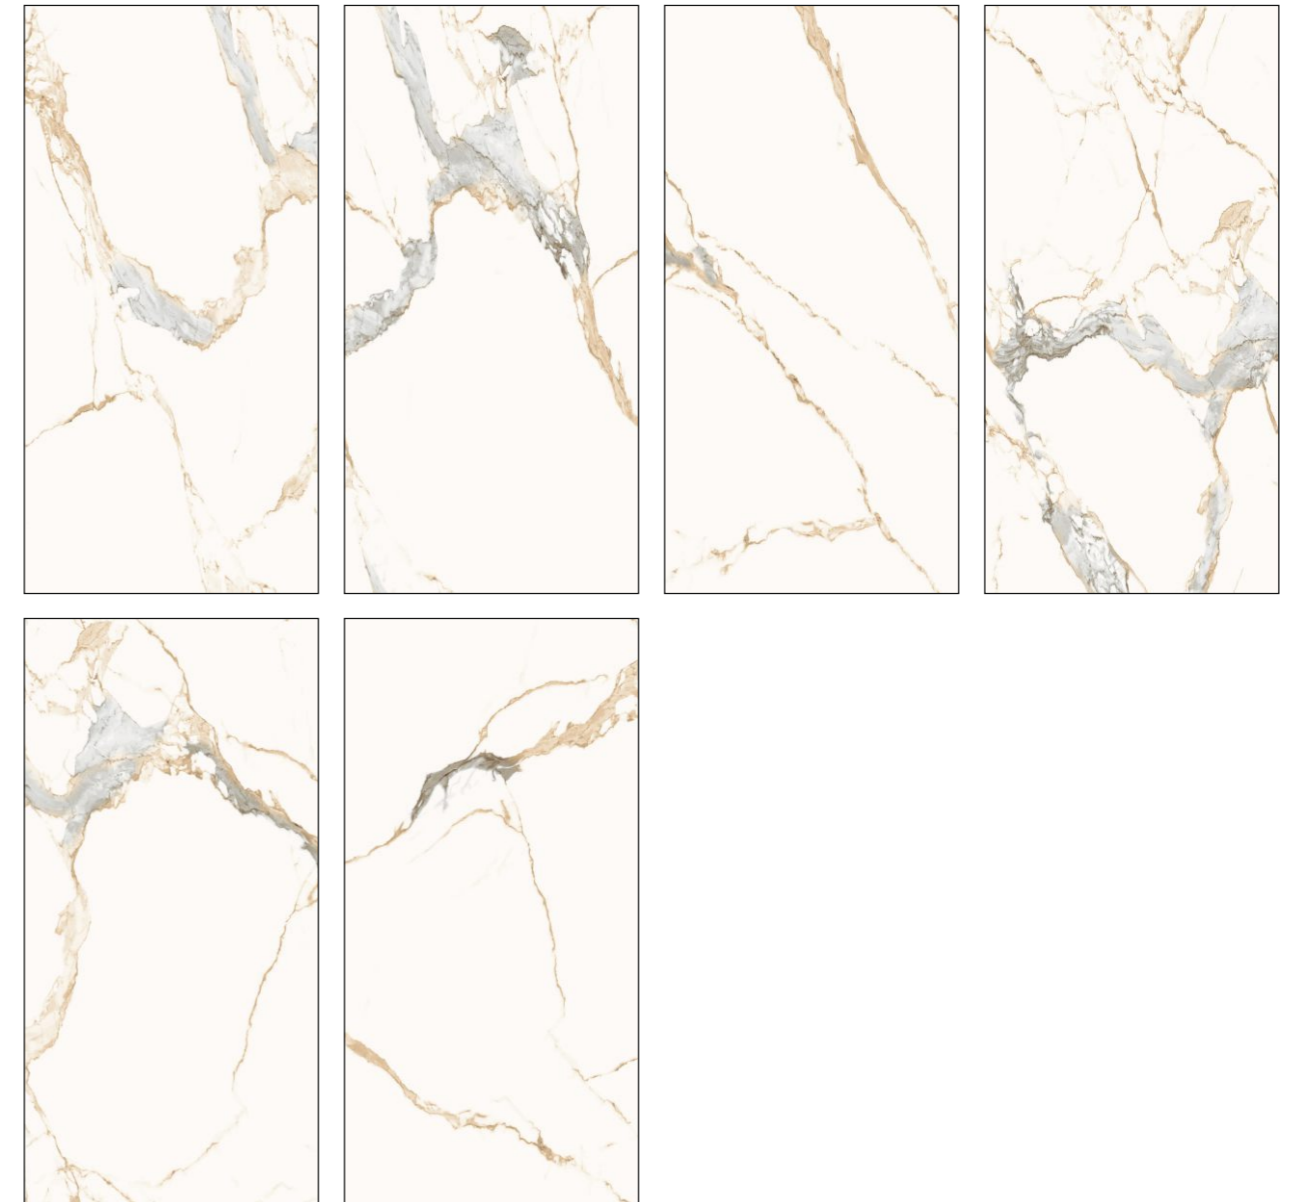

ATHNES GOLD

Random : 06

Wall & Floor :
ATHNES GOLD

**600X
1200MM**

Surface : **STONELO+CARVING**
Thickness : **09MM**

360°
Click here for 360 view