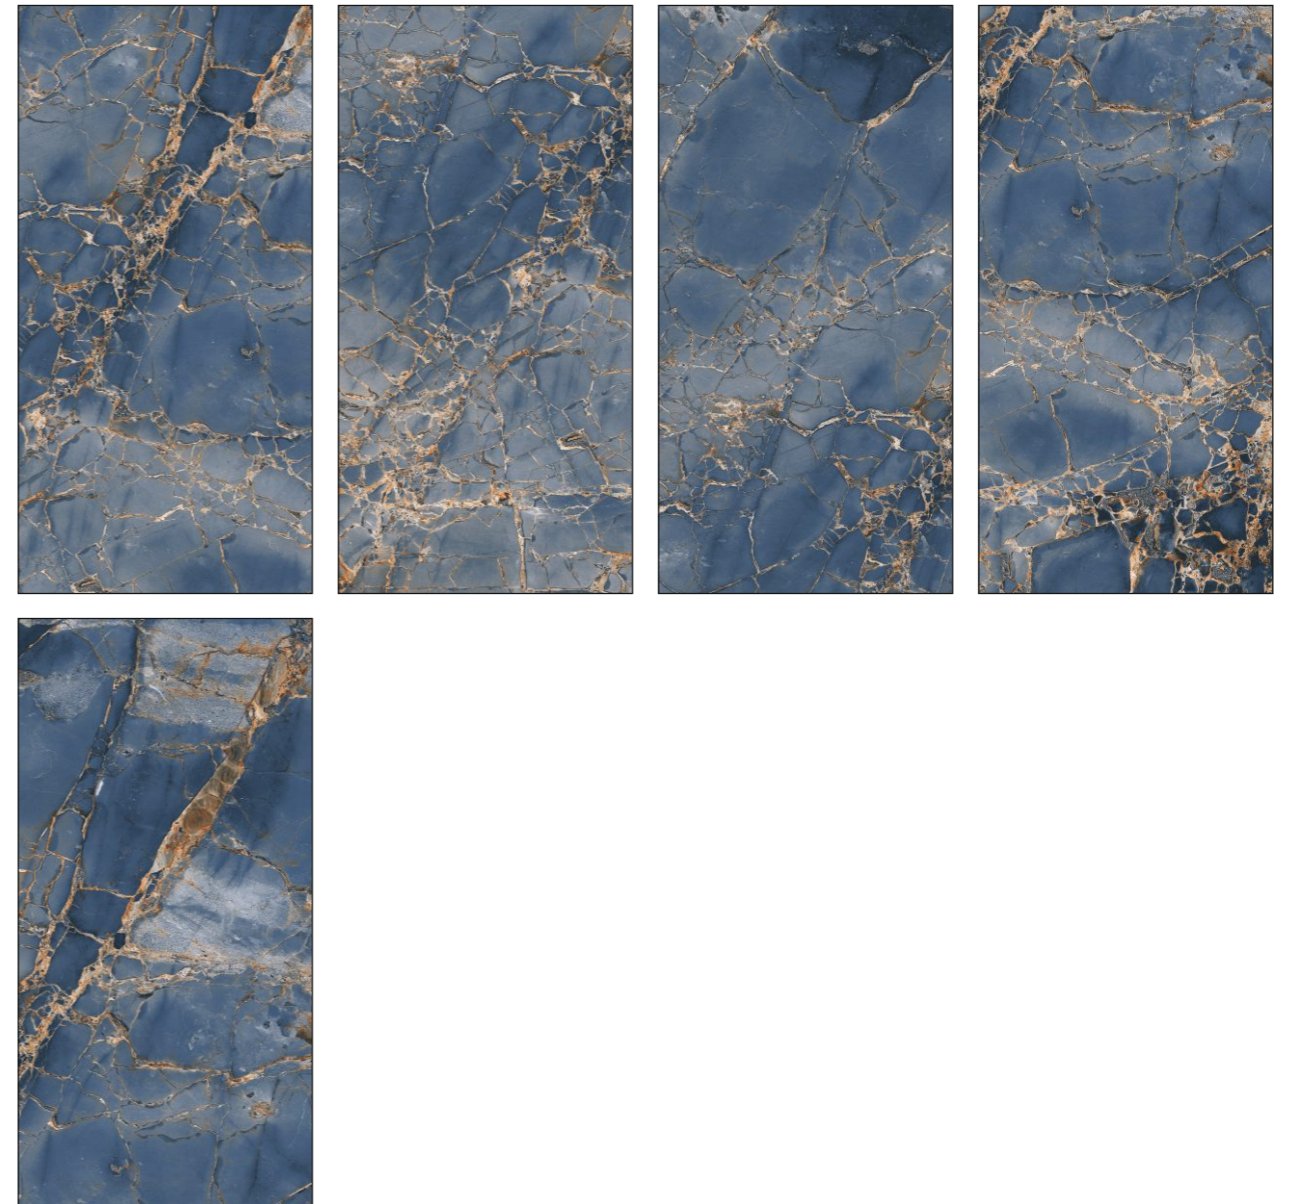

Wall & Floor :
KAZAN GOLD

**600X
1200MM**

Surface : **GRIT GRANULA**
Thickness : **09MM**

360°
Click here for 360 view

KAZAN GOLD BLUE

Random : **05**

Wall & Floor :
KAZAN GOLD BLUE

**600X
1200MM**