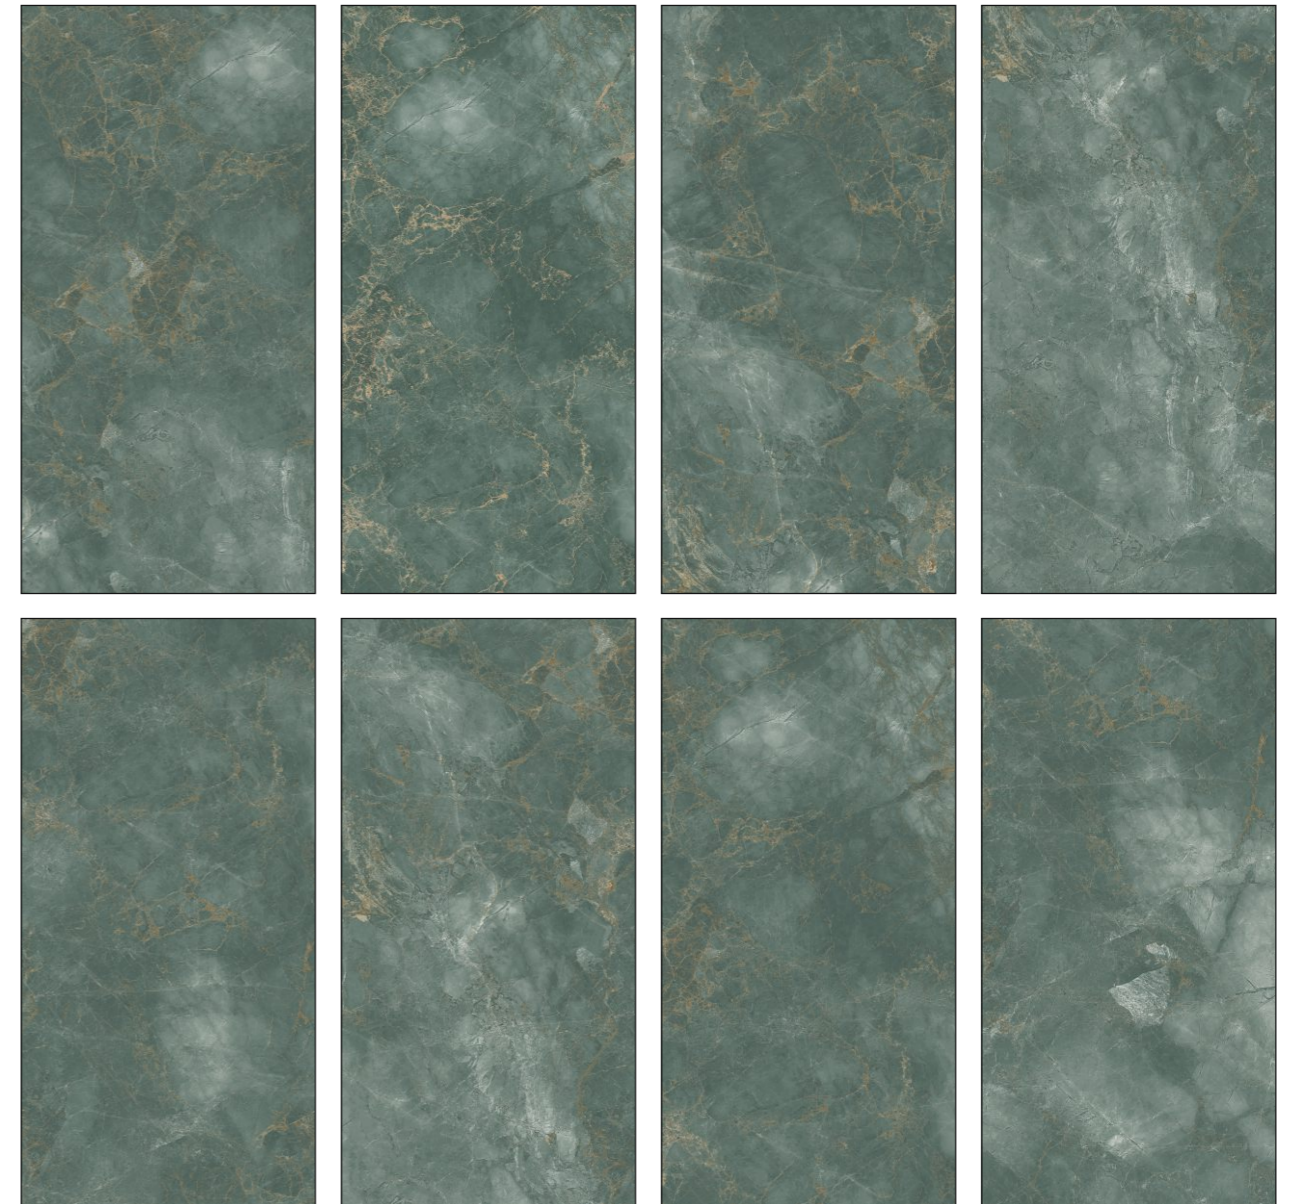

ATLANTIS BLACK GOLD

Random : 06

Wall & Floor :
ATLANTIS BLACK GOLD

**600X
1200MM**

Surface : **HIGH GLOSSY**
Thickness : **09MM**

360°
Click here for 360 view

FOSSANO GREEN

Random : **08**