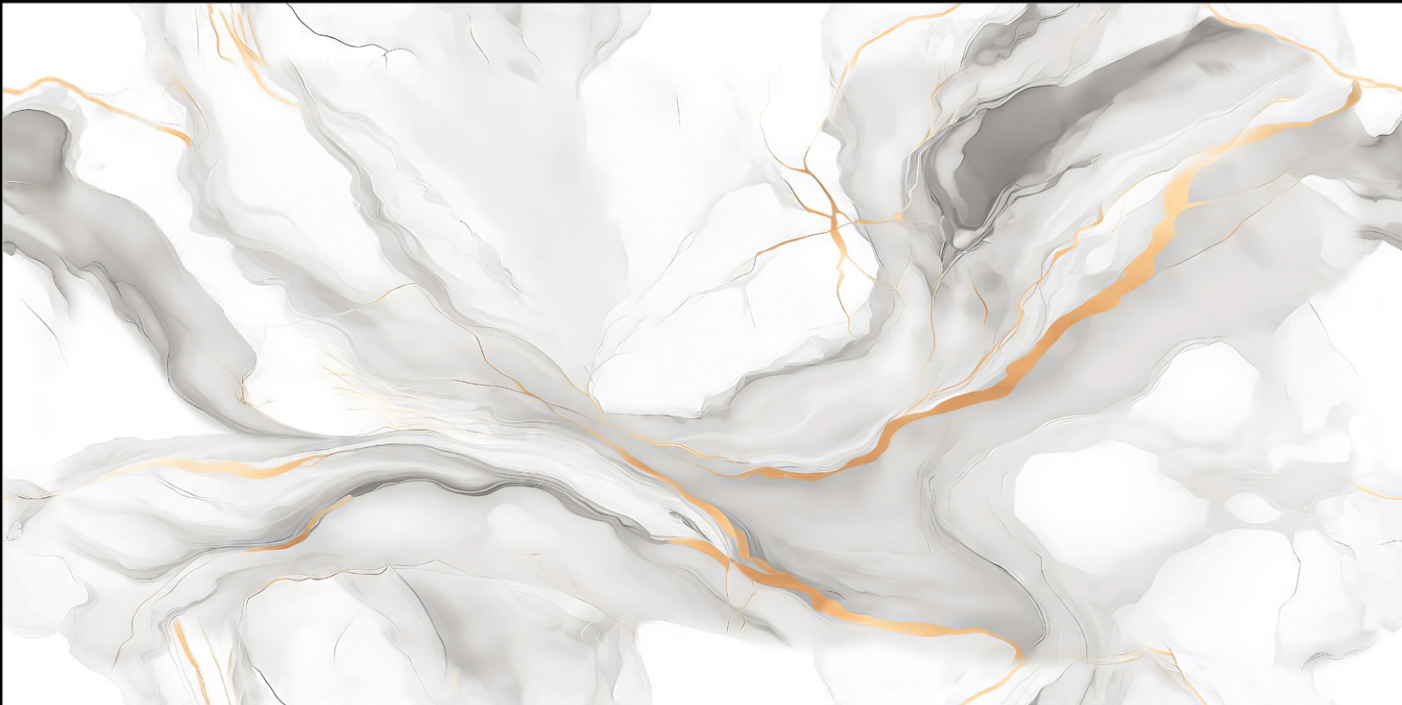

600x
1200mm

Seris
Glossy

Surface
Glossy

Random
04 FACE