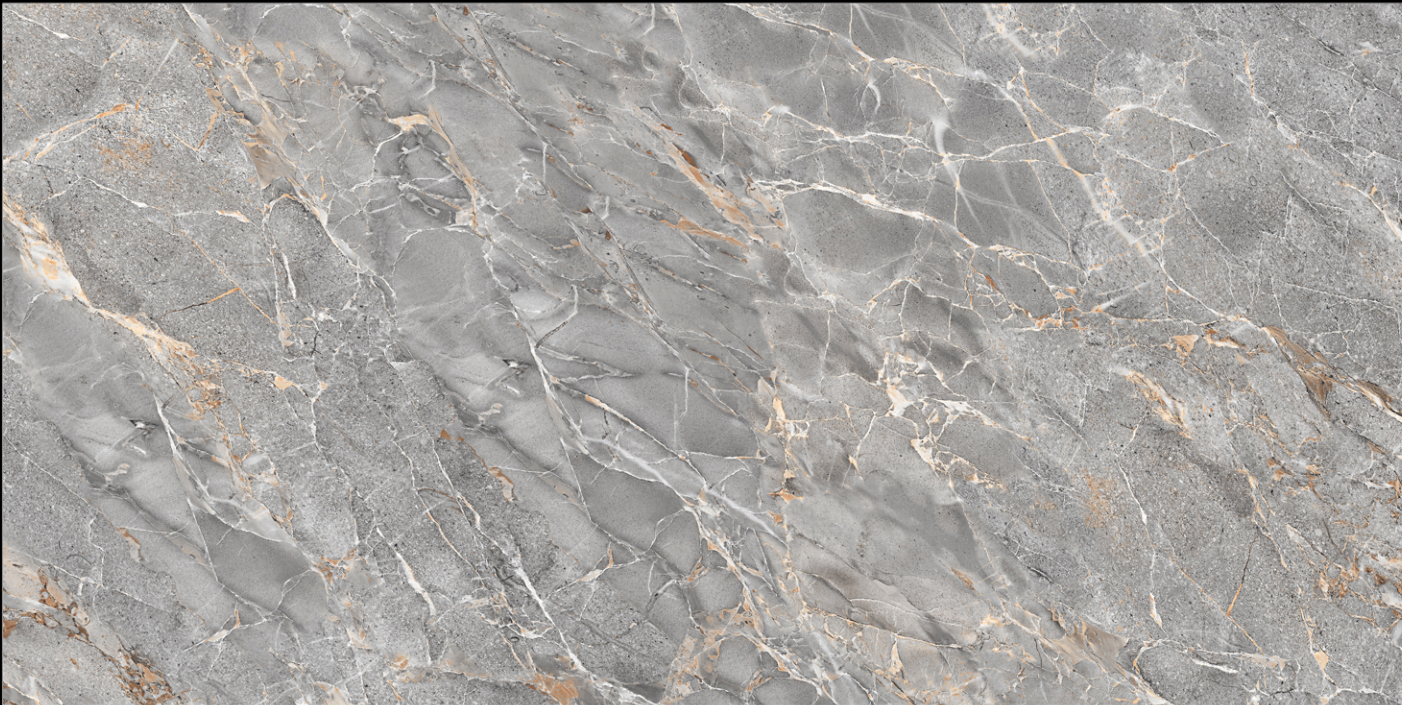

600x
1200mm

Seris
MATT
CARVING

Surface
MATT
CARVING

Random
04 FACE