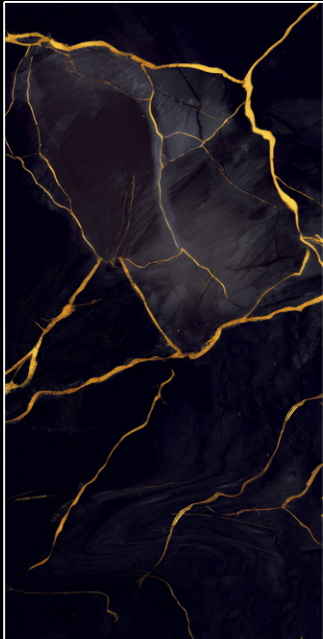

ICE BERGE WHITEGOLD

600x
1200mm

Seris
GLOSSY
CARVING

Surface
GLOSSY
CARVING

Random
03 FACE

**SUPER
HIGH GLOSSY**

FLINT BLACK

600x
1200mm

Seris
SUPER
GLOSSY
CARVING

Surface
SUPER
GLOSSY
CARVING

Random
04 FACE

20 x 120 CM
MATT

APRICOT GREY

20X120 CM

Seris
Matt

Surface
Matt

Random
06 FACE

MAPLE COLOR BEIGE

20X120 CM

Seris
Matt

Surface
Matt

Random
09 FACE

MAPLE COLOR COFFEE

20X120 CM