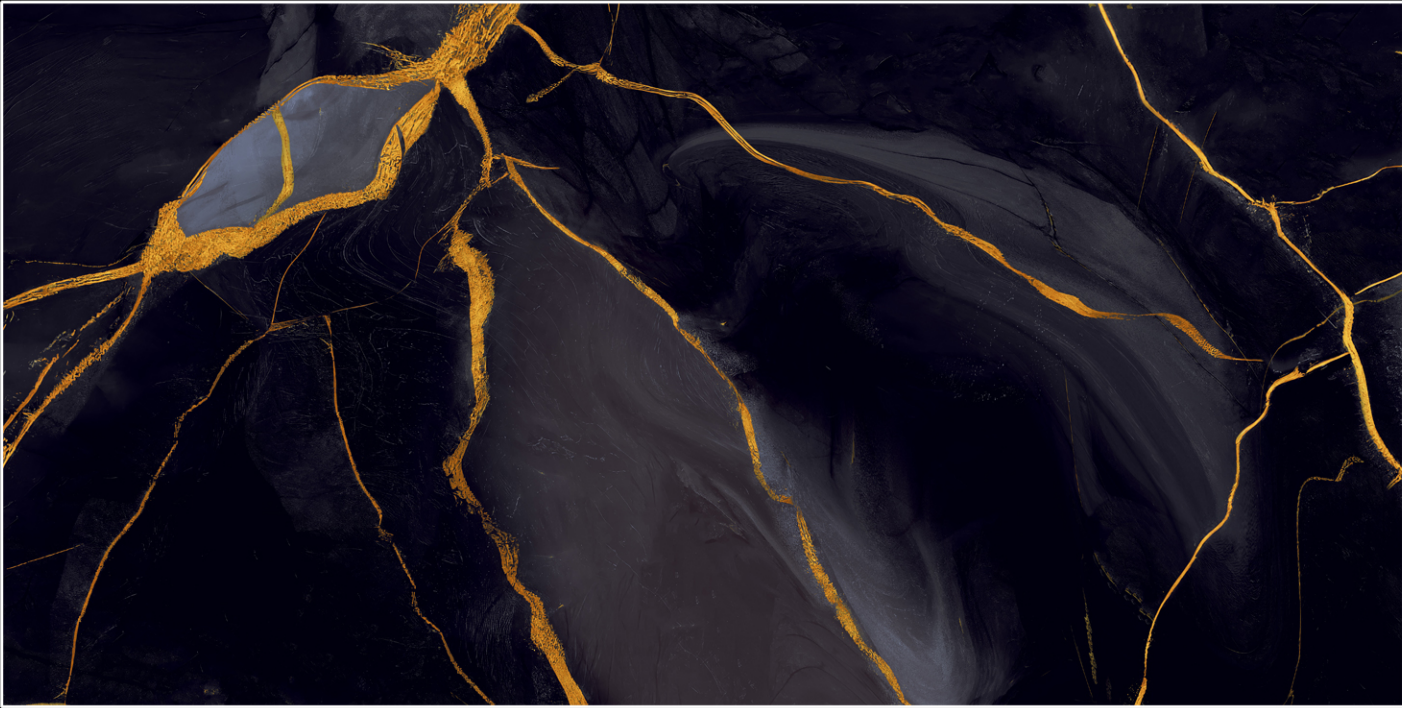

600x
1200mm

Seris
SUPER
GLOSSY
CARVING

Surface
SUPER
GLOSSY
CARVING

Random
04 FACE