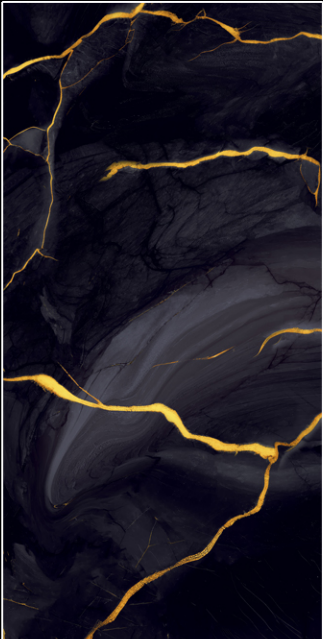

600x
1200mm

Seris
SUPER
GLOSSY
CARVING

Surface
SUPER
GLOSSY
CARVING

Random
04 FACE