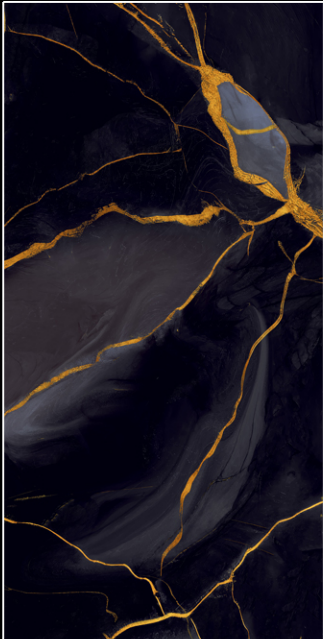

ICE BERGE WHITEGOLD

600x
1200mm

Seris
GLOSSY
CARVING

Surface
GLOSSY
CARVING

Random
03 FACE

**SUPER
HIGH GLOSSY**

FLINT BLACK

600x
1200mm

Seris
SUPER
GLOSSY
CARVING

Surface
SUPER
GLOSSY
CARVING

Random
04 FACE

20 x 120 CM
MATT

APRICOT GREY

20X120 CM

Seris
Matt

Surface
Matt