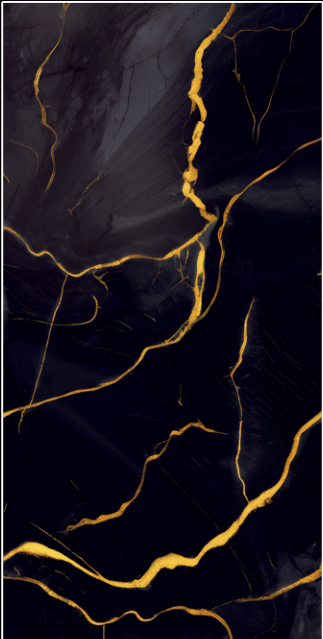

600x
1200mm

Seris
SUPER
GLOSSY
CARVING

Surface
SUPER
GLOSSY
CARVING

Random
04 FACE