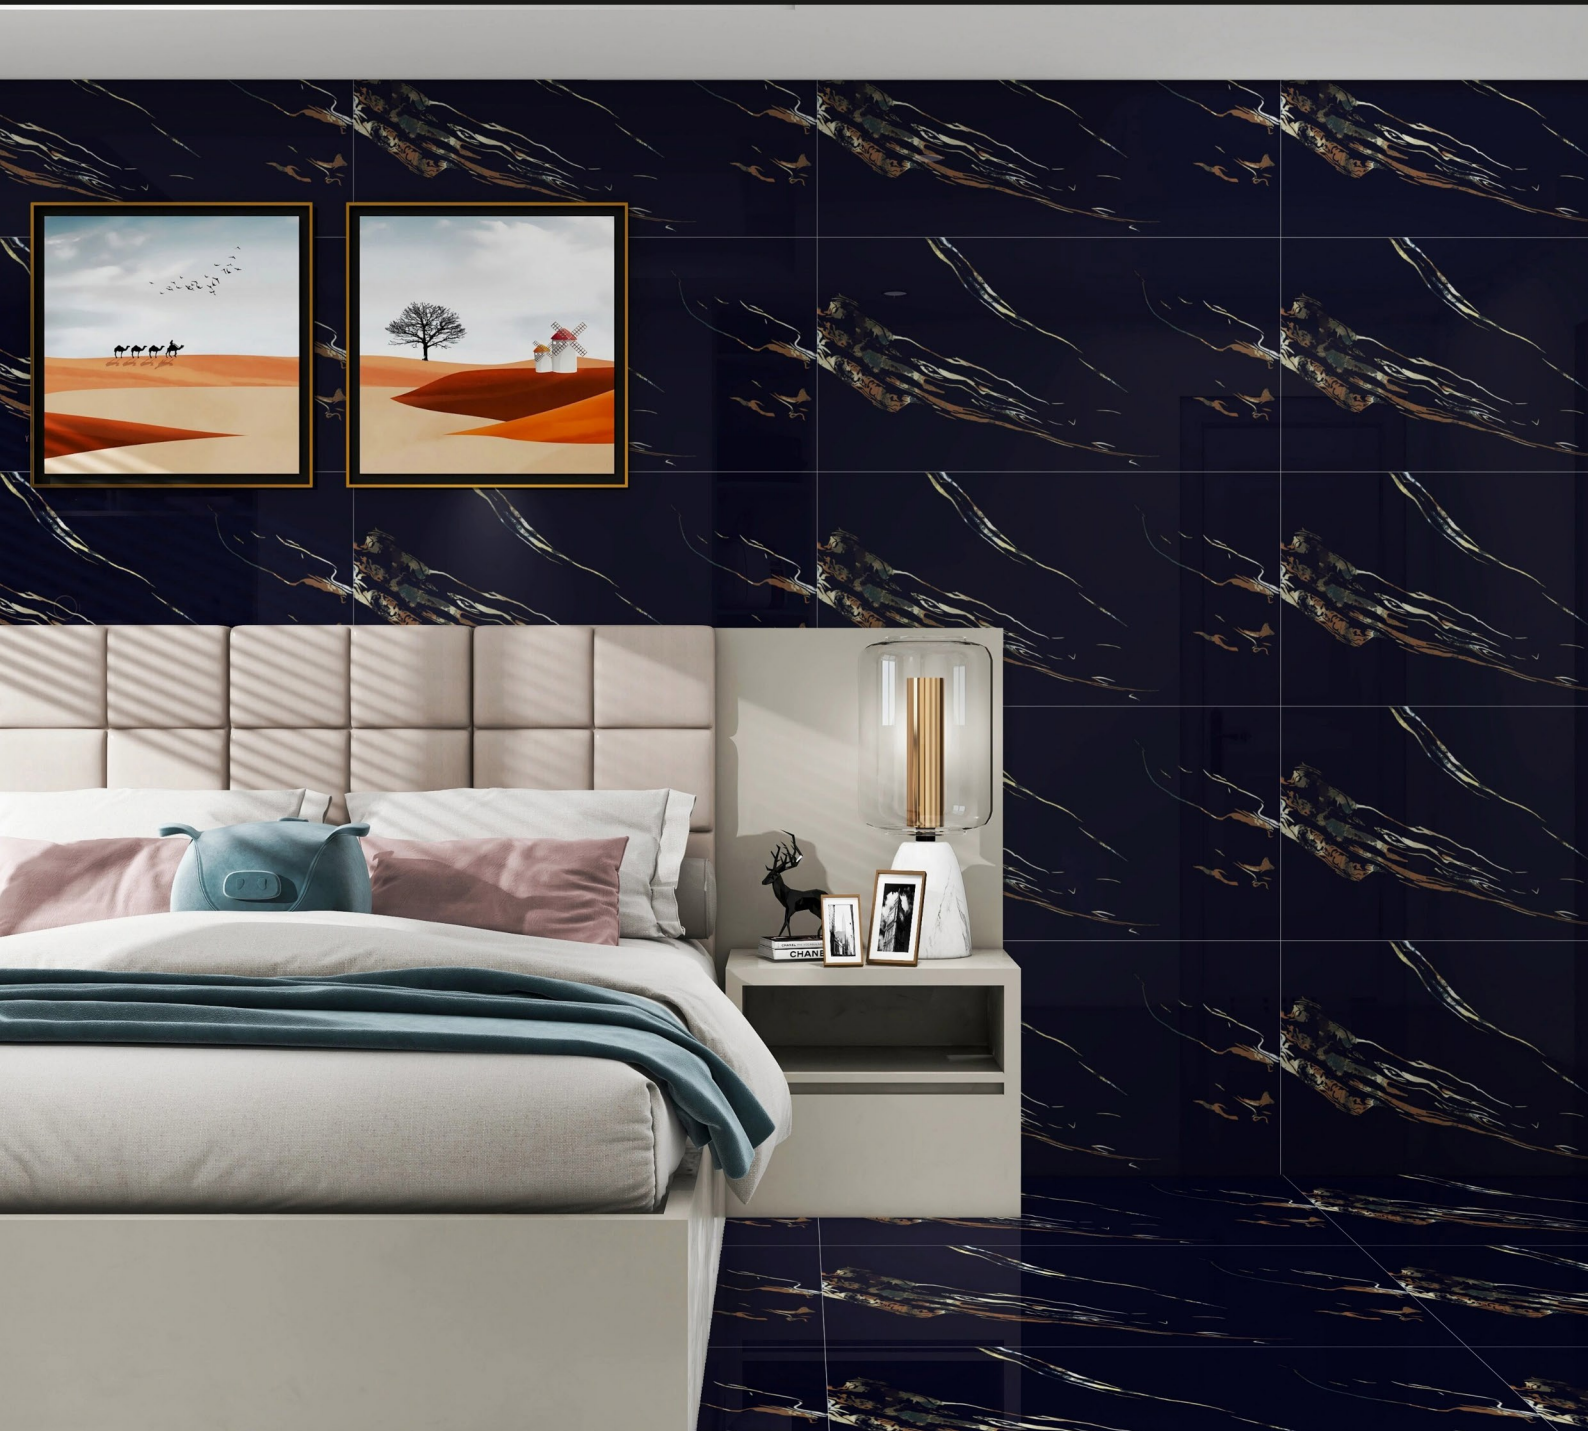

600x
1200mm

Series
SP.HIGH
GLOSSY

Finish
SP.HIGH
GLOSSY

Random
1 FACE

SILVER PORTORO

600x
1200mm

Series
SP. HIGH
GLOSSY

Finish
SP. HIGH
GLOSSY