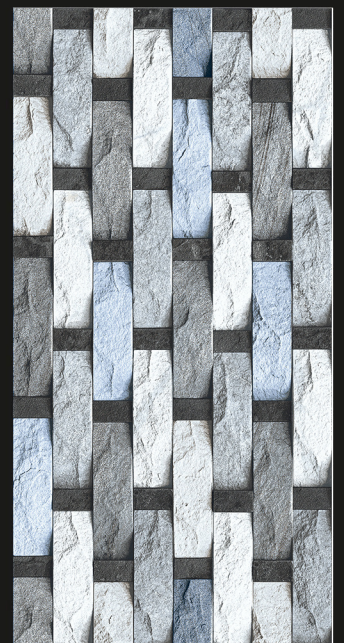

300x
600mm

Series
ELEVATION

Finish
MATT

Random
4 FACE