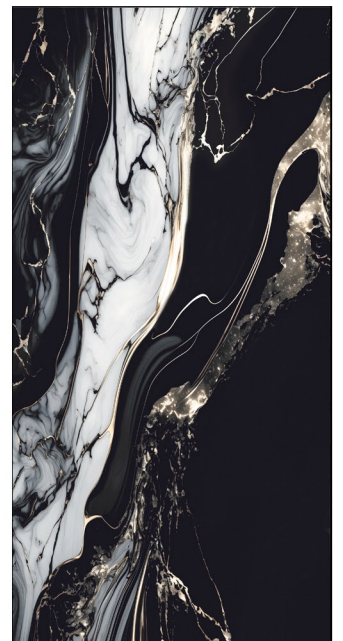

600x
1200mm

Series
HIGH GLOSSY

Finish
HIGH GLOSSY

Random
3 FACE