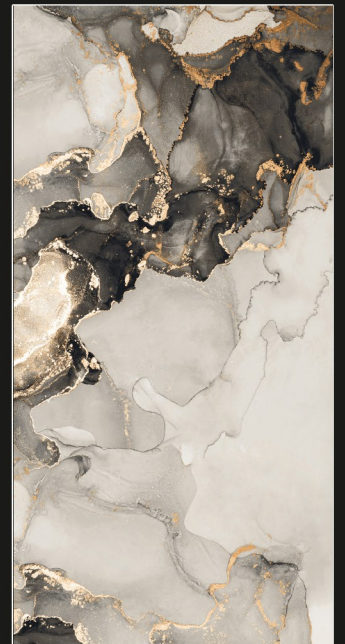

 Finish
**HIGH
GLOSSY**

 Random
4 FACE

ARTIS GOLD

600x
1200mm

Series
HIGH
GLOSSY

Finish
HIGH
GLOSSY

Random
6 FACE

NARCO BLACK