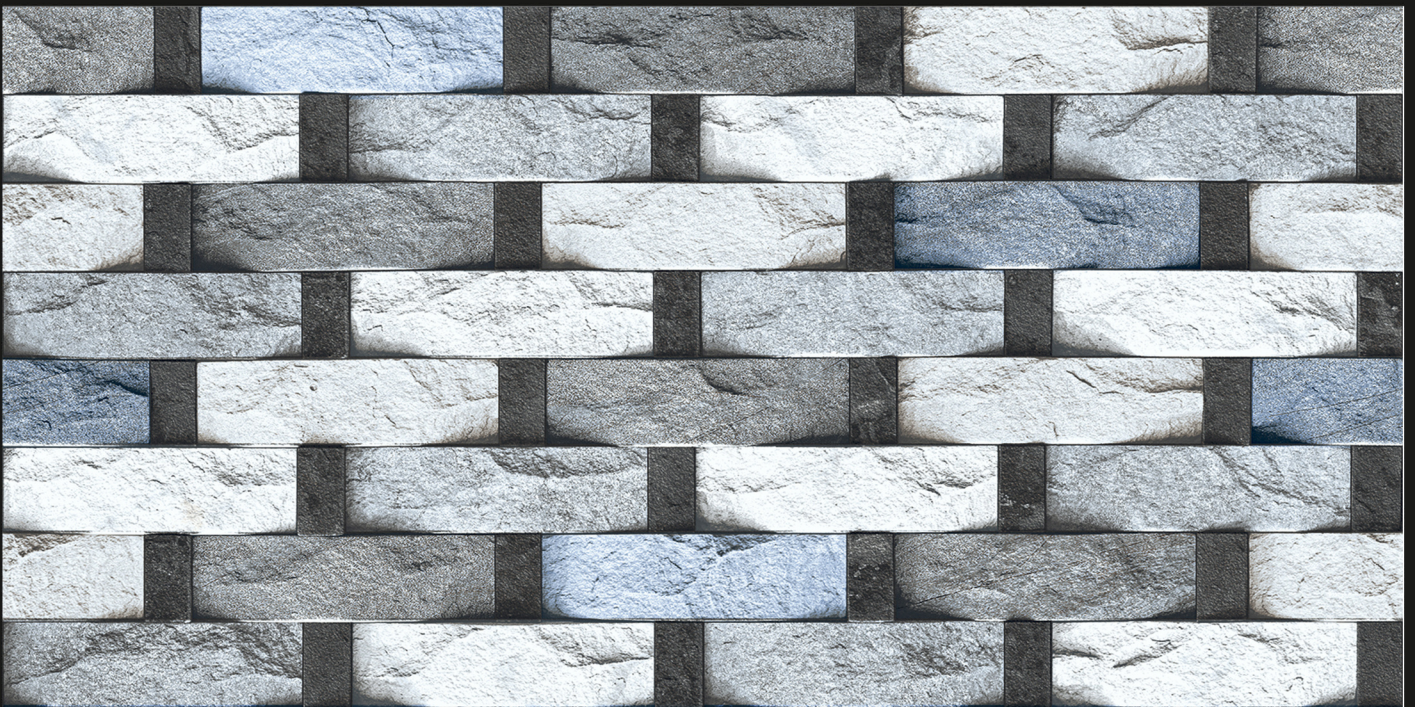

300x
600mm

Series
ELEVATION

Finish
MATT

Random
4 FACE