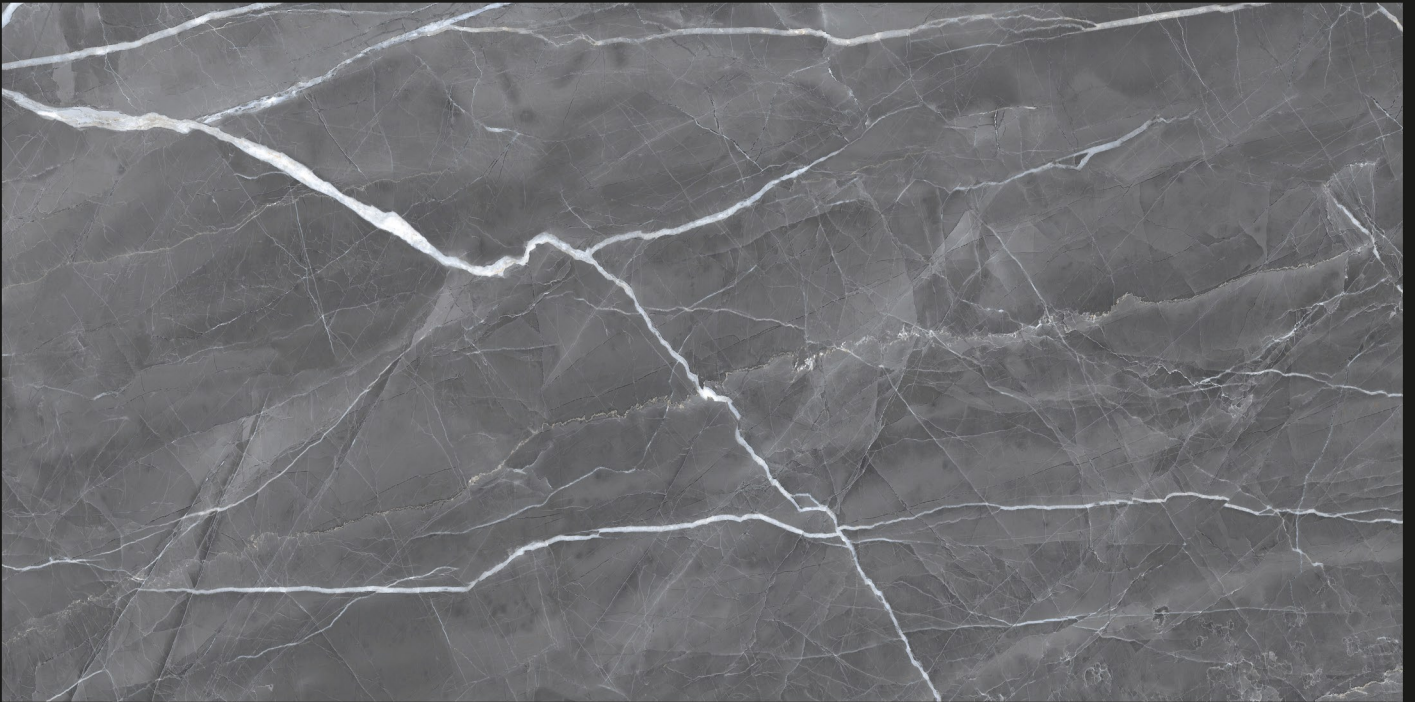

600x
1200mm

Series
GLOSSY

Finish
GLOSSY

Random
4 FACE