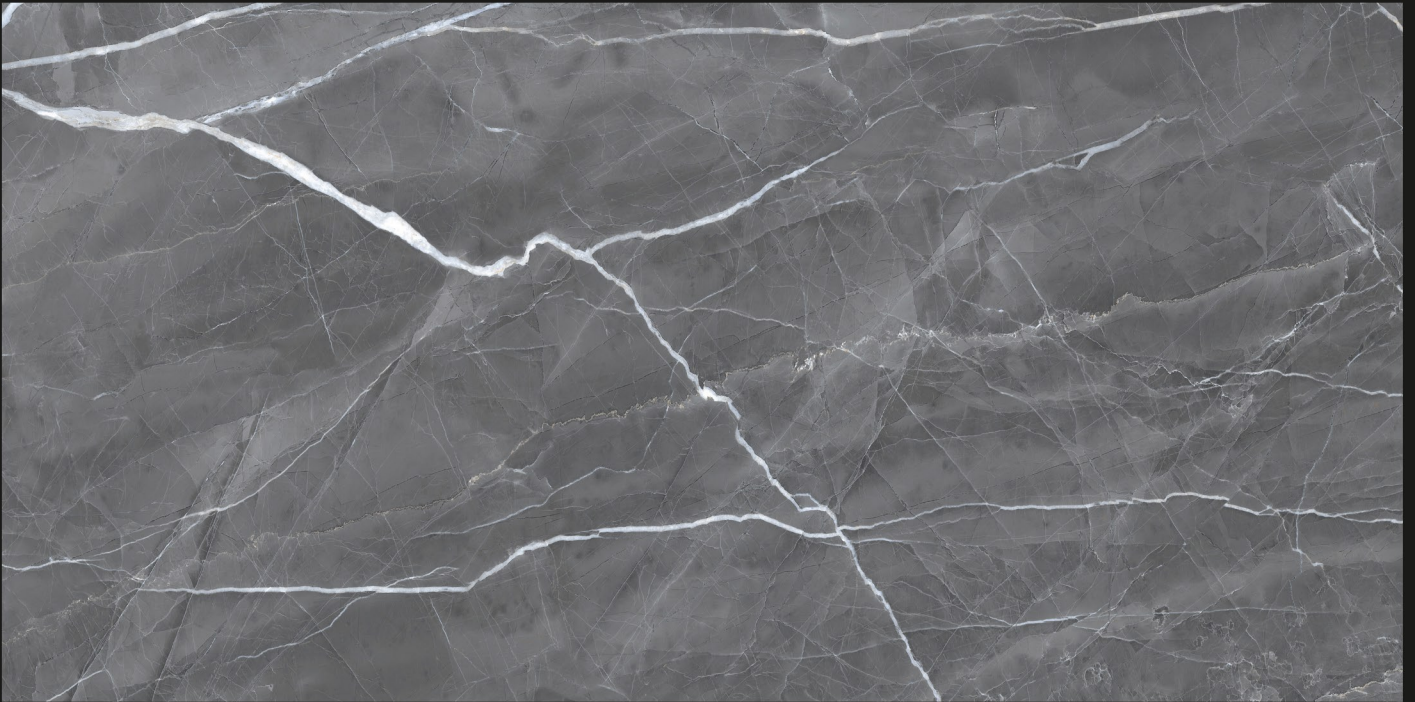

600x
1200mm

 Series
GLOSSY

 Finish
GLOSSY

 Random
4 FACE

ATLANTICA DURT

600x
1200mm

 Series
GLOSSY

 Finish
GLOSSY