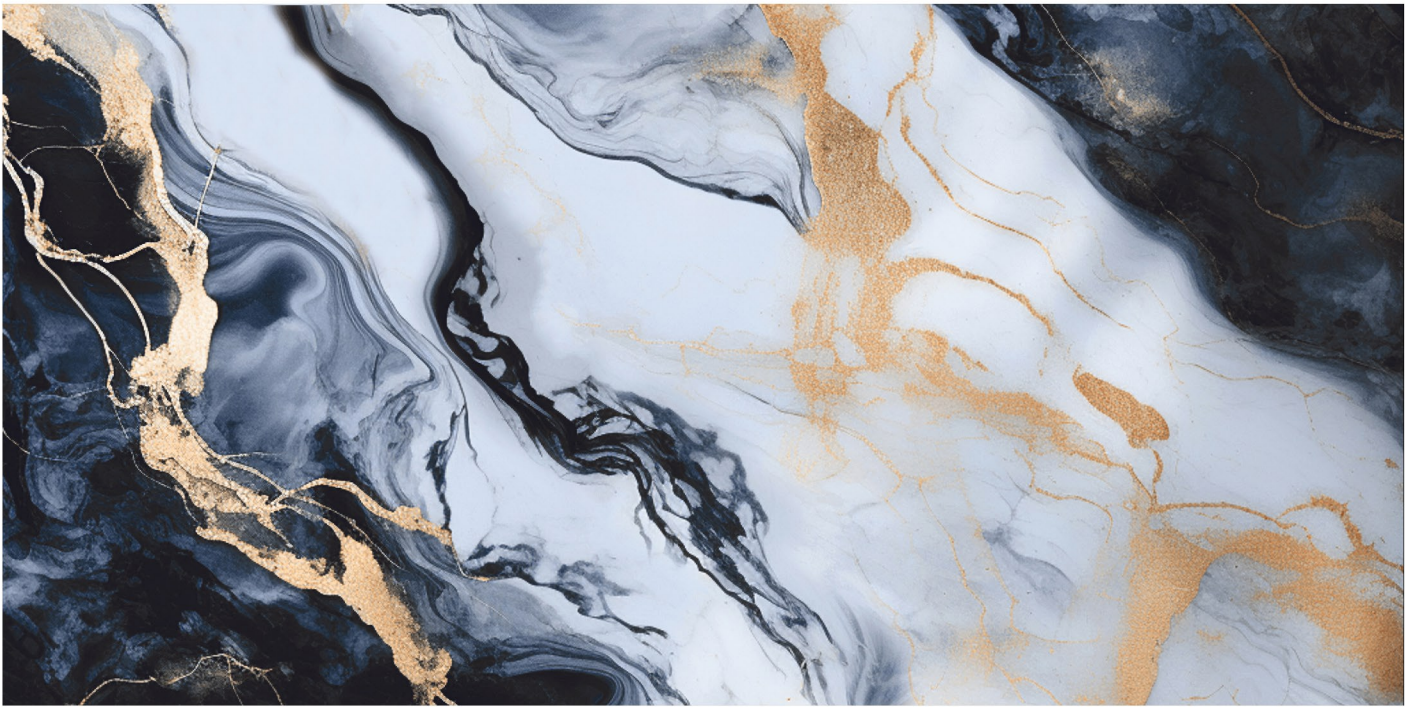

600x
1200mm

Series
HIGH GLOSSY

Finish
HIGH GLOSSY

Random
3 FACE