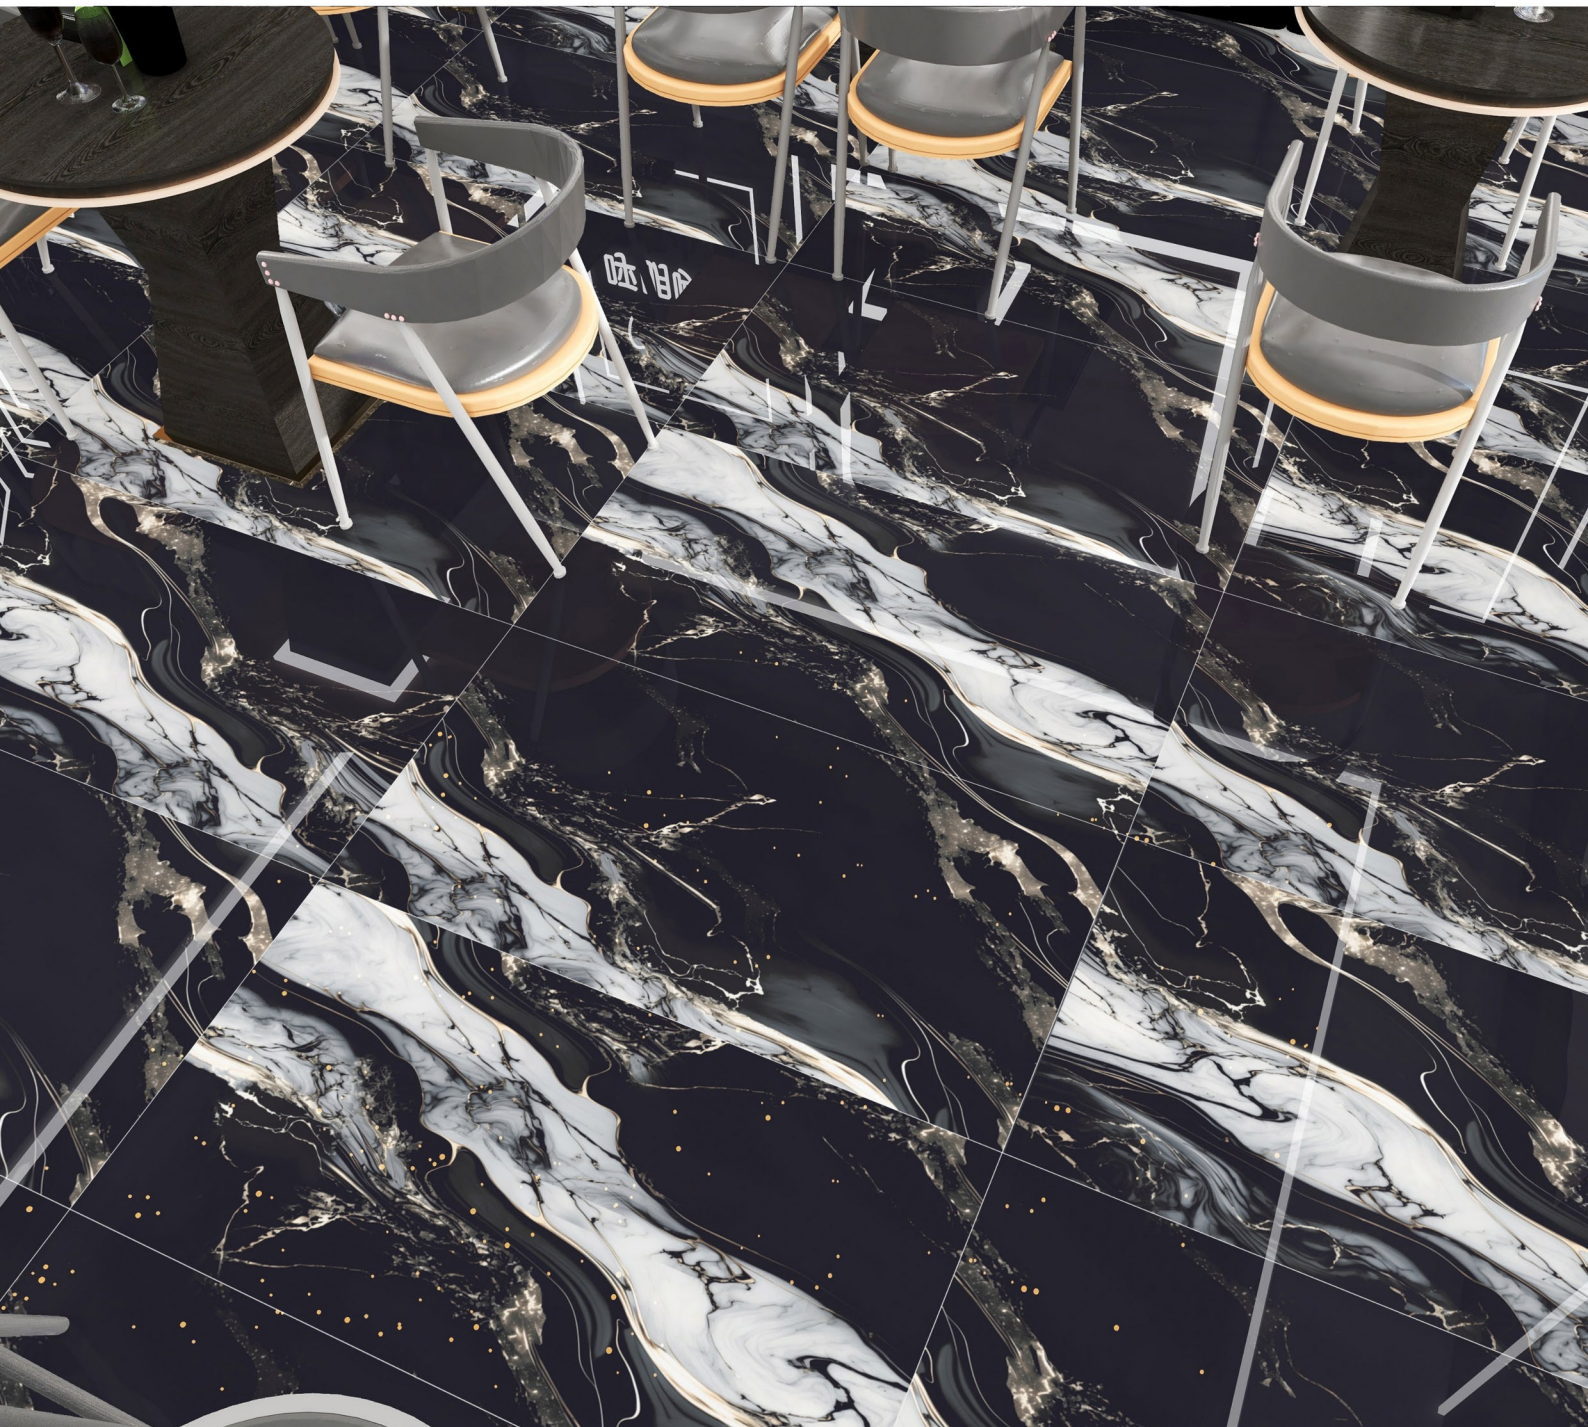

600x
1200mm

 Series
HIGH GLOSSY

 Finish
HIGH GLOSSY

 Random
3 FACE

EVA
H O M E

7348

600x
1200mm

 Series
**HIGH
GLOSSY**