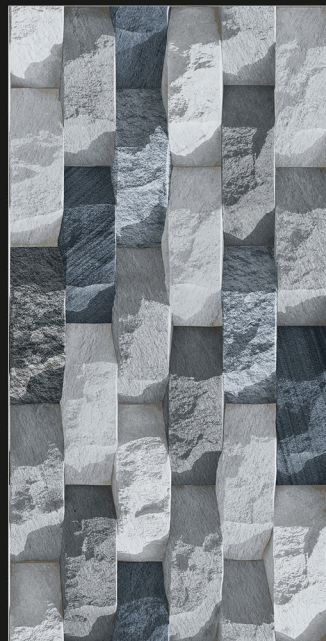

 Finish
MATT

 Random
4 FACE

E32-1626

300x
600mm

Series
ELEVATION

Finish
MATT

Random
4 FACE

E32-1628